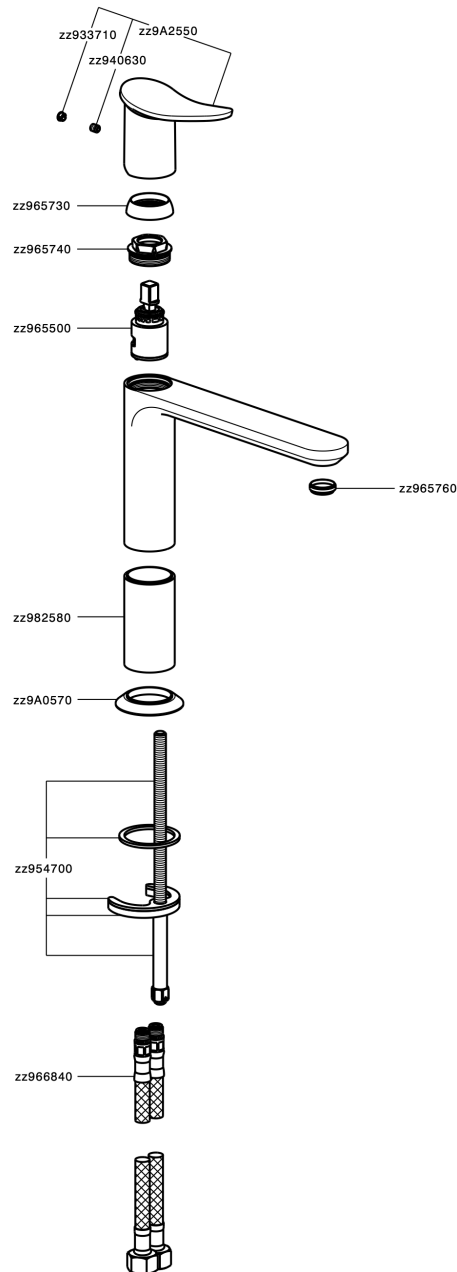

Single lever 'medium' washbasin mixer HARLOCK_HK001504

HK001504

<https://en.huberitalia.com/single-lever-medium-washbasin-mixer-harlock-hk001504>

2024-12-22