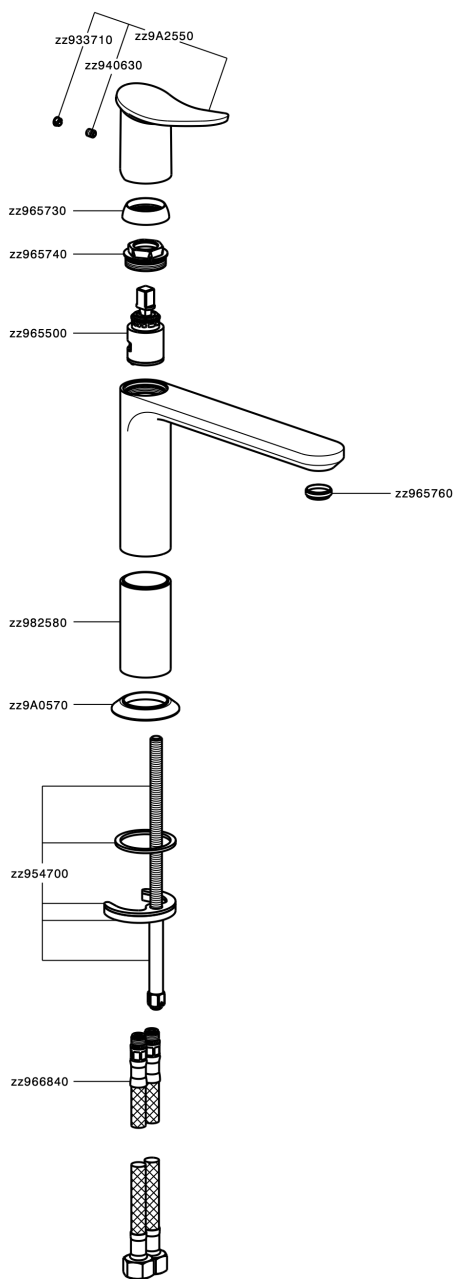

Single lever 'medium' washbasin mixer HARLOCK_HK001504

MODEL **HK001504**

Single lever 'medium' washbasin mixer, without automatic pop-up waste, G.3/8" stainless steel flexible hoses

AVAILABLE FINISHINGS

-  **21** 21 Chrome
-  **2P** 2P Rose Gold
-  **2Q** 2Q Black Titanium
-  **40** 40 Matt Black
-  **4Q** 4Q Matt White
-  **6T** 6T Chrome/Matt Black

CHARACTERISTICS

Cartridge Spare Parts **ZZ96550000**

25 mm Cartridge

Single lever 'medium' washbasin mixer HARLOCK_HK001504

HK001504

<https://en.huberitalia.com/single-lever-medium-washbasin-mixer-harlock-hk001504>

2024-12-22