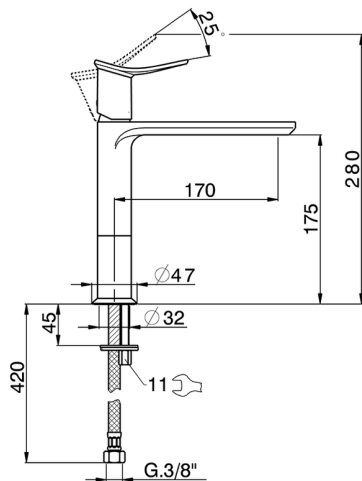

Single lever 'medium' washbasin mixer HARLOCK_HK001504

MODEL **HK001504**

Single lever 'medium' washbasin mixer, without automatic pop-up waste, G.3/8" stainless steel flexible hoses

AVAILABLE FINISHINGS

-  **21** 21 Chrome
-  **2P** 2P Rose Gold
-  **2Q** 2Q Black Titanium
-  **40** 40 Matt Black
-  **4Q** 4Q Matt White
-  **6T** 6T Chrome/Matt Black

CHARACTERISTICS

Cartridge Spare Parts **ZZ96550000**

25 mm Cartridge

Single lever 'medium' washbasin mixer HARLOCK_HK001504

HK001504

<https://en.huberitalia.com/single-lever-medium-washbasin-mixer-harlock-hk001504>

2024-12-22