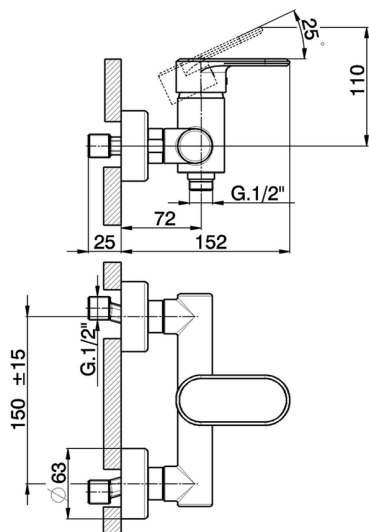

Single lever shower mixer LEVITY_LY000440

MODEL **LY000440**

Single lever shower mixer, without shower set, 1/2" M flexible connection

AVAILABLE FINISHINGS

-  **21** 21 Chrome
-  **2B** 2B Polished Nickel
-  **2F** 2F Brushed Nickel
-  **40** 40 Matt Black
-  **4Q** 4Q Matt White

CHARACTERISTICS

Cartridge Spare Parts **ZZ95409000**

35 mm Cartridge

EcoStop

EcoStop feature limits water flow to approximately 50% of maximum output with one point of resistance on setting. Push slightly past the middle stop only when full water output is required. This will save water up to 50%.

Single lever shower mixer LEVITY_LY000440

LY000440

<https://en.huberitalia.com/single-lever-shower-mixer-levity-ly000440>

2024-11-15