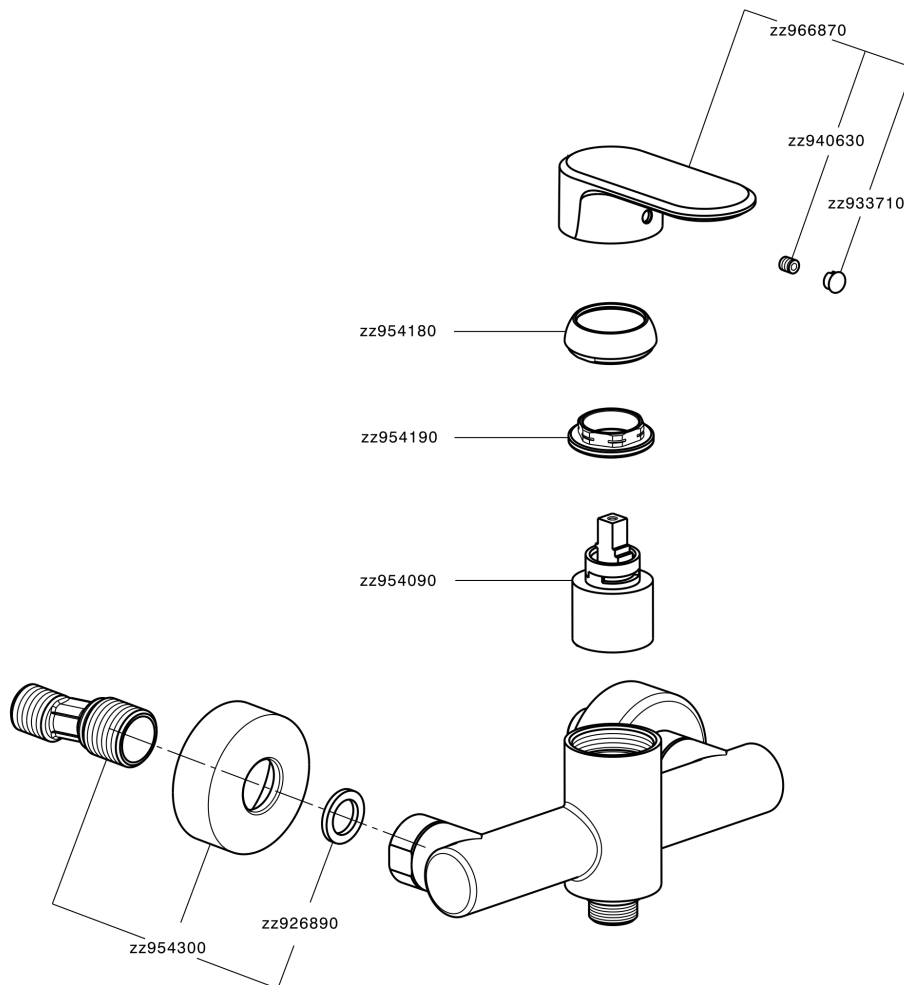

Single lever shower mixer LEVITY_LY000440

MODEL **LY000440**

Single lever shower mixer, without shower set, 1/2" M flexible connection

AVAILABLE FINISHINGS

-  **21** 21 Chrome
-  **2B** 2B Polished Nickel
-  **2F** 2F Brushed Nickel
-  **40** 40 Matt Black
-  **4Q** 4Q Matt White

CHARACTERISTICS

Cartridge Spare Parts **ZZ95409000**

35 mm Cartridge

EcoStop

EcoStop feature limits water flow to approximately 50% of maximum output with one point of resistance on setting. Push slightly past the middle stop only when full water output is required. This will save water up to 50%.

Single lever shower mixer LEVITY_LY000440

LY000440

<https://en.huberitalia.com/single-lever-shower-mixer-levity-ly000440>

2024-11-15