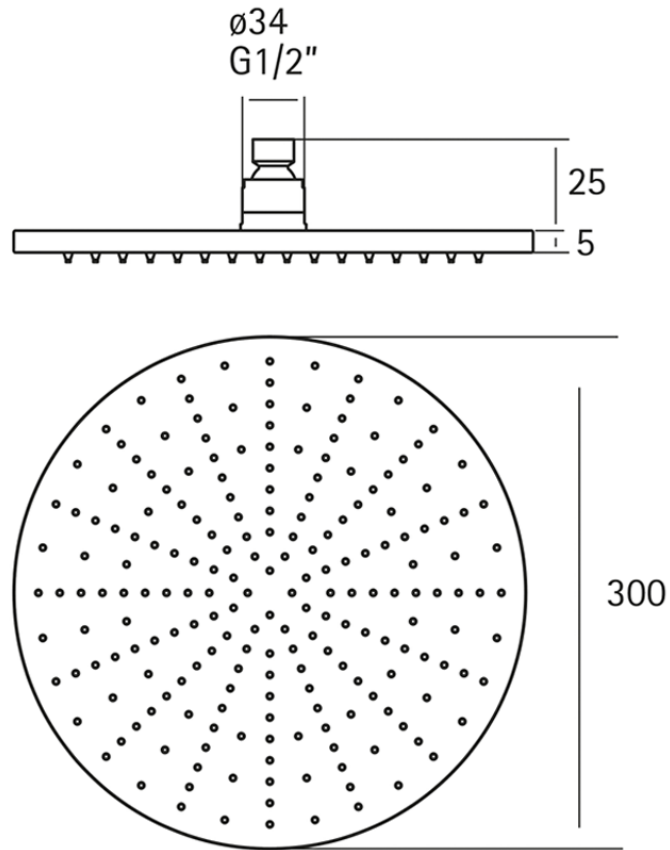

Lynox showerhead LYNOX_SS016420

SS016420

<https://en.huberitalia.com/lynnox-showerhead-lynnox-ss016420>

2026-06-27