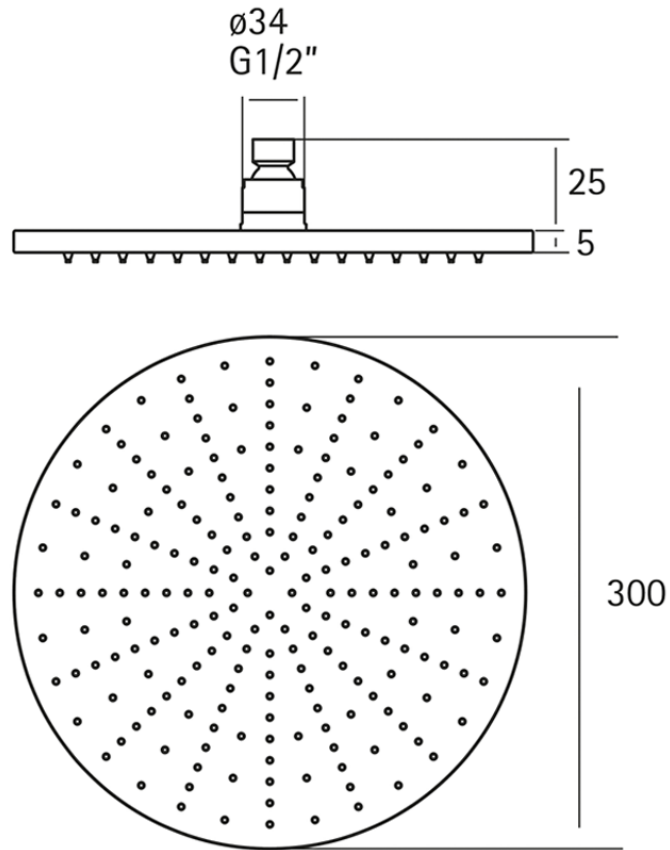

Lynox showerhead LYNOX_SS016420

SS016420

<https://en.huberitalia.com/lynnox-showerhead-lynnox-ss016420>

2026-04-29