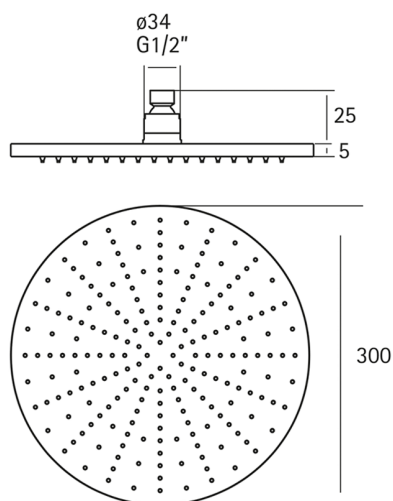

## Lynox showerhead LYNOX\_SS016420

MODEL **SS016420**

Showerhead, 300 mm Round 5 mm thick, stainless steel made, INOX AISI 316L

AVAILABLE FINISHINGS

**D1** D1 Brushed Inox

CHARACTERISTICS

2026-06-27