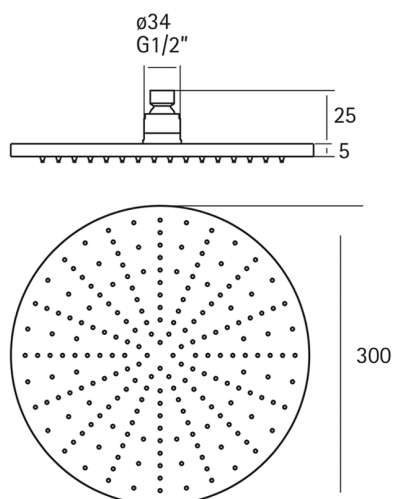

Lynox showerhead LYNOX_SS016420

MODEL **SS016420**

Showerhead, 300 mm Round 5 mm thick, stainless steel made, INOX AISI 316L

AVAILABLE FINISHINGS

D1 D1 Brushed Inox

CHARACTERISTICS

2026-06-27