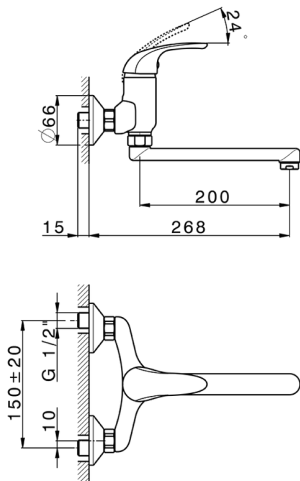

Exposed single lever sink mixer KITCHEN_NM000400

MODEL **NM000400**

Exposed single lever sink mixer, swivel spout

AVAILABLE FINISHINGS

CHARACTERISTICS

Cartridge Spare Parts **ZZ94034000**

35 mm Cartridge

2024-12-31