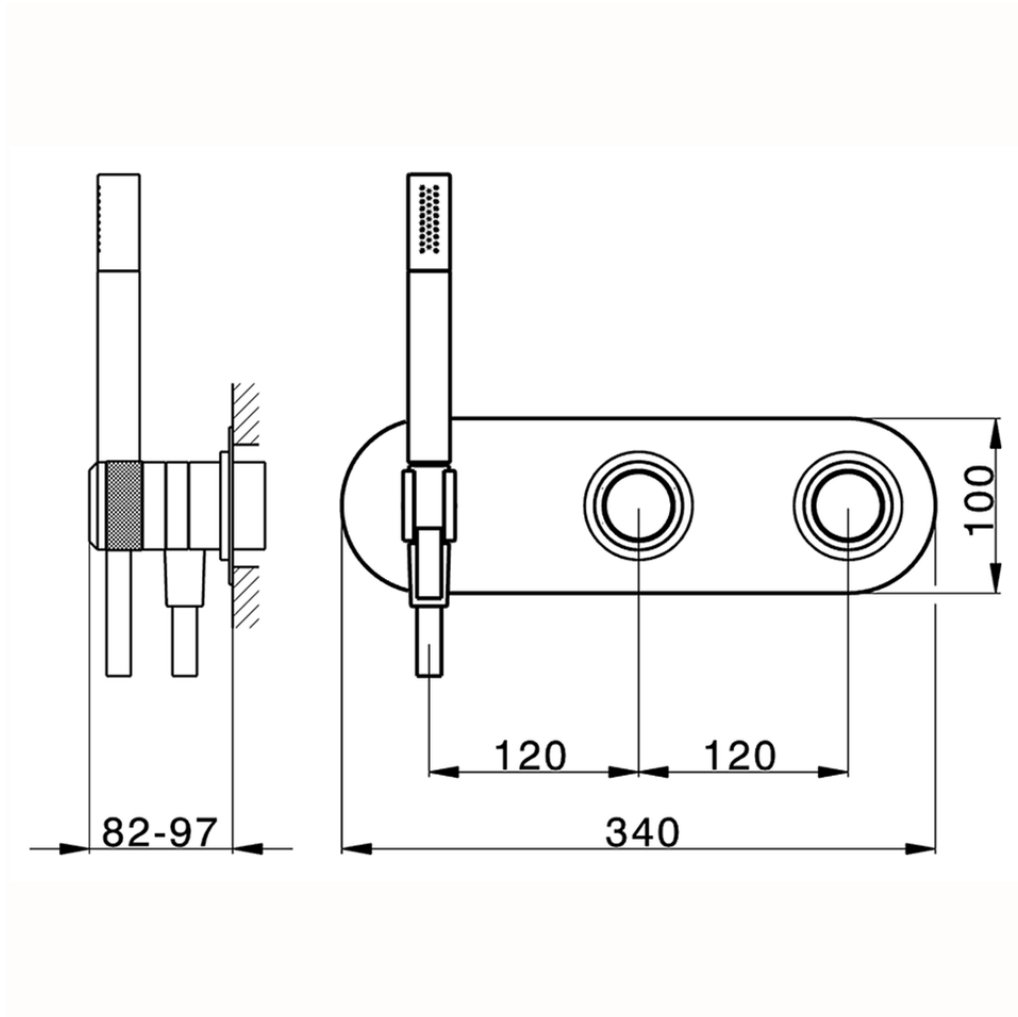

Exposed part for con.thermo.shower valve, 2-outlet CHRONOS_CR019641

CR019641

<https://en.huberitalia.com/exposed-part-for-con-thermo-shower-valve-2-outlet-chronos-cr019641>

ZB019340

<https://en.huberitalia.com/concealed-thermostatic-bath-mixer-2-outlet-concealed-zb019340>