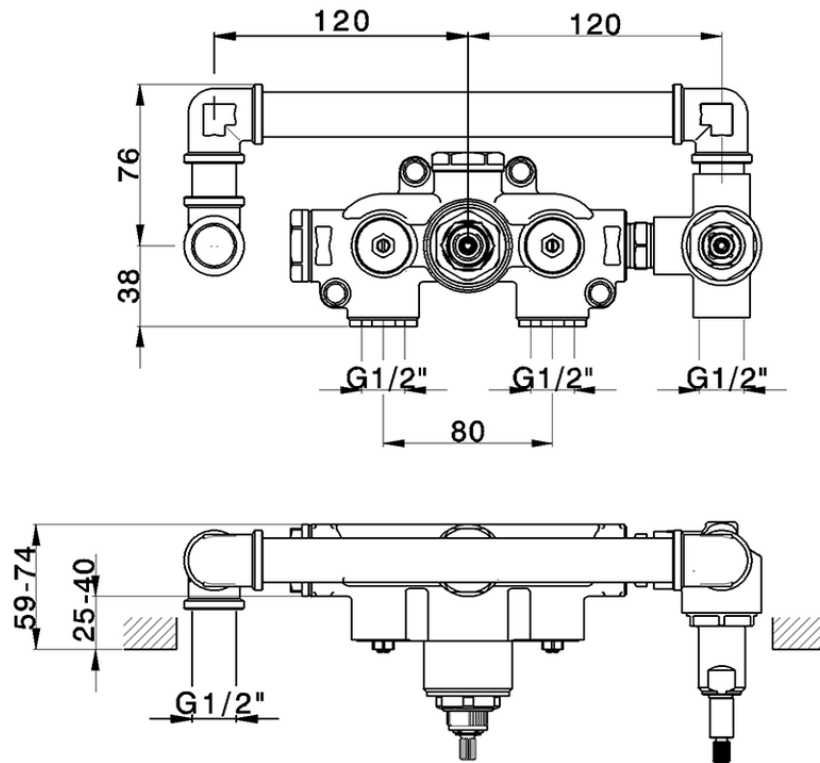

Exposed part for con.thermo.shower valve, 2-outlet CHRONOS_CR019641

CR019641

<https://en.huberitalia.com/exposed-part-for-con-thermo-shower-valve-2-outlet-chronos-cr019641>

ZB019340

<https://en.huberitalia.com/concealed-thermostatic-bath-mixer-2-outlet-concealed-zb019340>