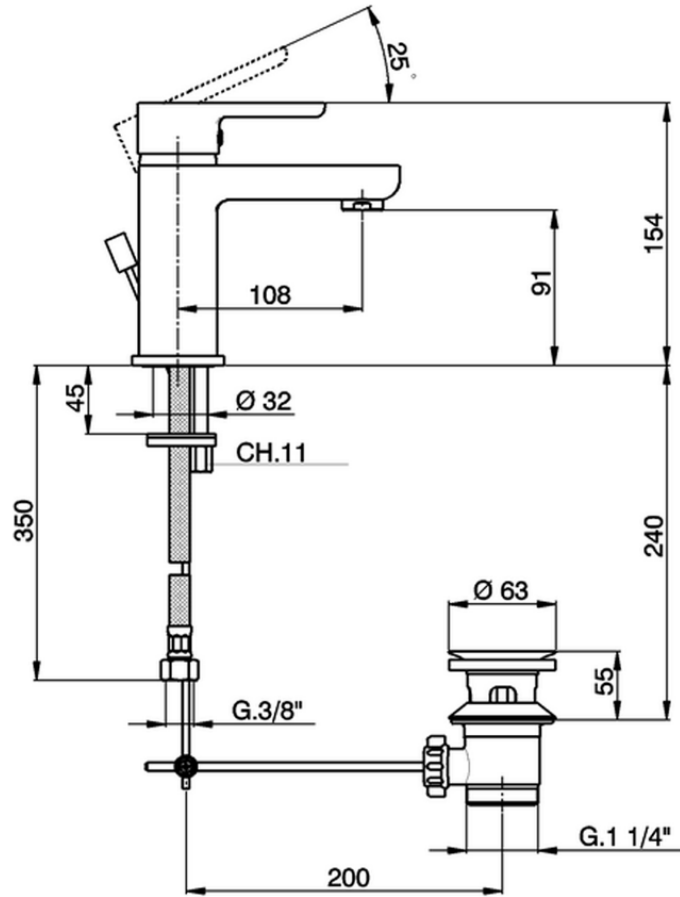

Single lever washbasin mixer SOFT\_SF000490

SF000490

<https://en.huberitalia.com/single-lever-washbasin-mixer-soft-sf000490>

2025-01-05