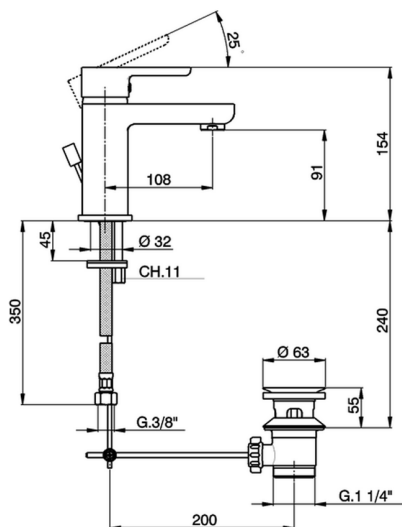

## Single lever washbasin mixer SOFT\_SF000490

MODEL **SF000490**

Single lever washbasin mixer, with 1"1/4 automatic pop up waste, G.3/8" stainless steel flexible hoses

AVAILABLE FINISHINGS

CHARACTERISTICS

Cartridge Spare Parts **ZZ95409000**

**35 mm Cartridge**

### EcoStop

EcoStop feature limits water flow to approximately 50% of maximum output with one point of resistance on setting. Push slightly past the middle stop only when full water output is required. This will save water up to 50%.