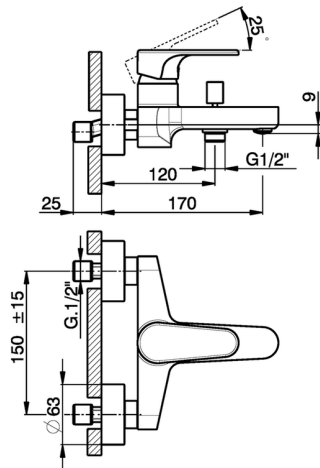

## Single lever bath mixer H3\_AH000130

MODEL **AH000130**

Single lever bath mixer, without shower set, 1/2" M flexible connection

### CHARACTERISTICS

Cartridge Spare Parts **ZZ95435000**

**35 mm Cartridge**

## Single lever bath mixer H3\_AH000130

AH000130

<https://en.huberitalia.com/single-lever-bath-mixer-h3-ah000130>

2024-12-19