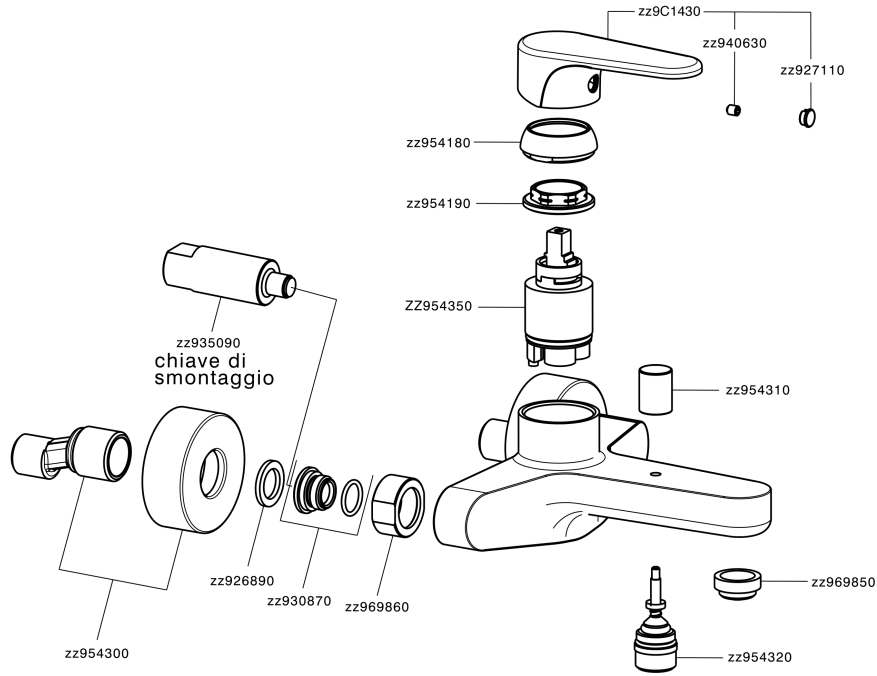

## Single lever bath mixer H3\_AH000130

MODEL **AH000130**

Single lever bath mixer, without shower set, 1/2" M flexible connection

### CHARACTERISTICS

Cartridge Spare Parts **ZZ95435000**

**35 mm Cartridge**

## Single lever bath mixer H3\_AH000130

AH000130

<https://en.huberitalia.com/single-lever-bath-mixer-h3-ah000130>

2024-12-19