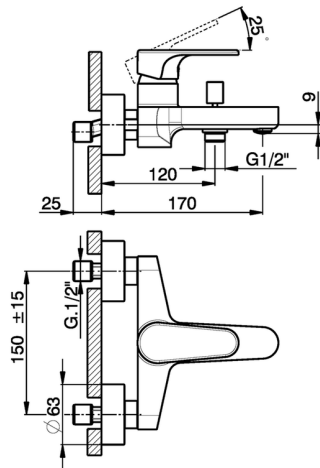

Single lever bath mixer H3_AH000130

MODEL **AH000130**

Single lever bath mixer, without shower set, 1/2" M flexible connection

AVAILABLE FINISHINGS

- 
21 21 Chrome
- 
2F 2F Brushed Nickel
- 
40 40 Matt Black

CHARACTERISTICS

Cartridge Spare Parts **ZZ95435000**

35 mm Cartridge

Single lever bath mixer H3_AH000130

AH000130

<https://en.huberitalia.com/single-lever-bath-mixer-h3-ah000130>

2024-12-19