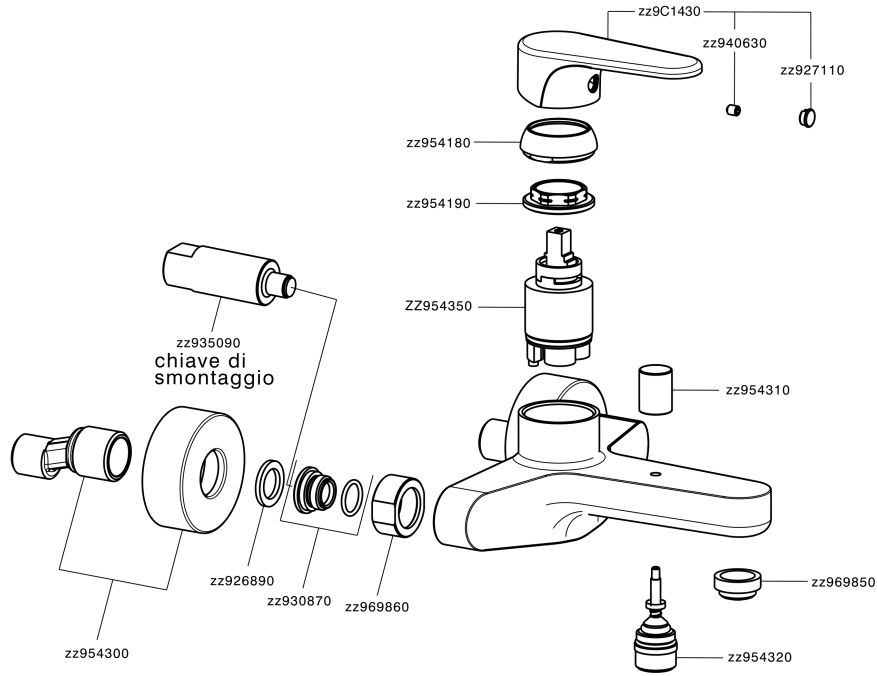

Single lever bath mixer H3_AH000130

MODEL **AH000130**

Single lever bath mixer, without shower set, 1/2" M flexible connection

AVAILABLE FINISHINGS

- 
21 21 Chrome
- 
2F 2F Brushed Nickel
- 
40 40 Matt Black

CHARACTERISTICS

Cartridge Spare Parts **ZZ95435000**

35 mm Cartridge

Single lever bath mixer H3_AH000130

AH000130

<https://en.huberitalia.com/single-lever-bath-mixer-h3-ah000130>

2024-12-19