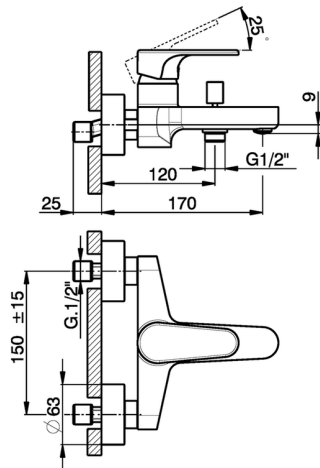

Single lever bath mixer H3_AH000130

MODEL **AH000130**

Single lever bath mixer, without shower set, 1/2" M flexible connection

AVAILABLE FINISHINGS

- 
21 21 Chrome
- 
2F 2F Brushed Nickel
- 
40 40 Matt Black

CHARACTERISTICS

Cartridge Spare Parts **ZZ95435000**

35 mm Cartridge

Single lever bath mixer H3_AH000130