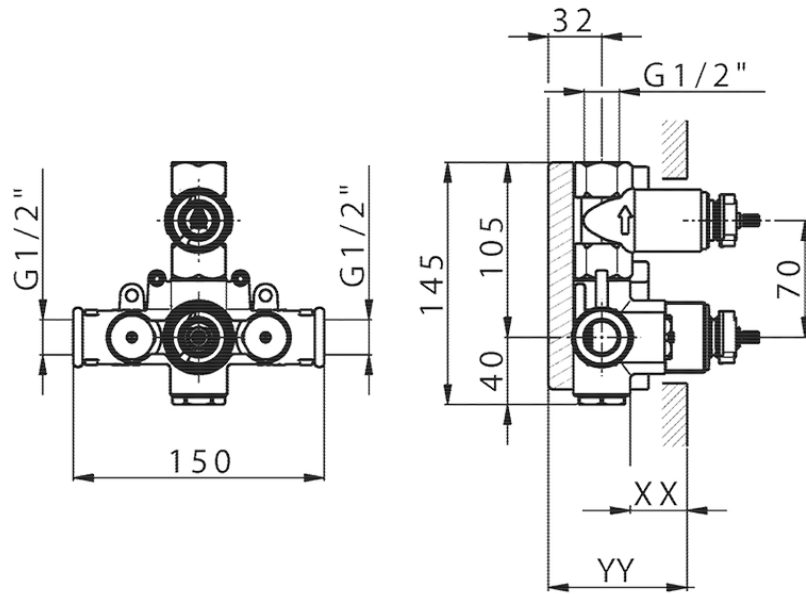

## Exposed part for 1-outlet con.thermo.shower valve THERMO\_SF007300

SF007300

<https://en.huberitalia.com/exposed-part-for-1-outlet-con-thermo-shower-valve-thermo-sf007300>

Piastra/Plate/Plaque/Platte/Placa

2-3mm: XX 25-40 YY 76-91

10 mm: XX 16-31 YY 65-80

ZB007361

<https://en.huberitalia.com/1-outlet-concealed-thermostatic-shower-valve-concealed-zb007361>

Piastra/Plate/Plaque/Platte/Placa

2-3mm: XX 25-40 YY 76-91

10 mm: XX 16-31 YY 65-80

ZB007301

<https://en.huberitalia.com/1-outlet-concealed-thermostatic-shower-valve-concealed-zb007301>

2024-11-24