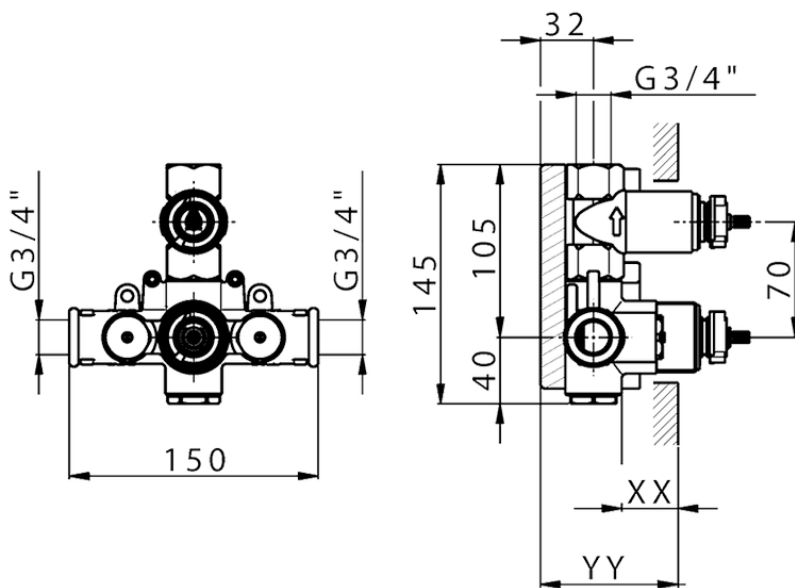

## Exposed part for 1-outlet con.thermo.shower valve THERMO\_SF007300

SF007300

<https://en.huberitalia.com/exposed-part-for-1-outlet-con-thermo-shower-valve-thermo-sf007300>

Piastra/Plate/Plaque/Platte/Placa

2-3mm: XX 25-40 YY 76-91

10 mm: XX 16-31 YY 65-80

ZB007361

<https://en.huberitalia.com/1-outlet-concealed-thermostatic-shower-valve-concealed-zb007361>

Piastra/Plate/Plaque/Platte/Placa

2-3mm: XX 25-40 YY 76-91

10 mm: XX 16-31 YY 65-80

ZB007301

<https://en.huberitalia.com/1-outlet-concealed-thermostatic-shower-valve-concealed-zb007301>

2024-11-24