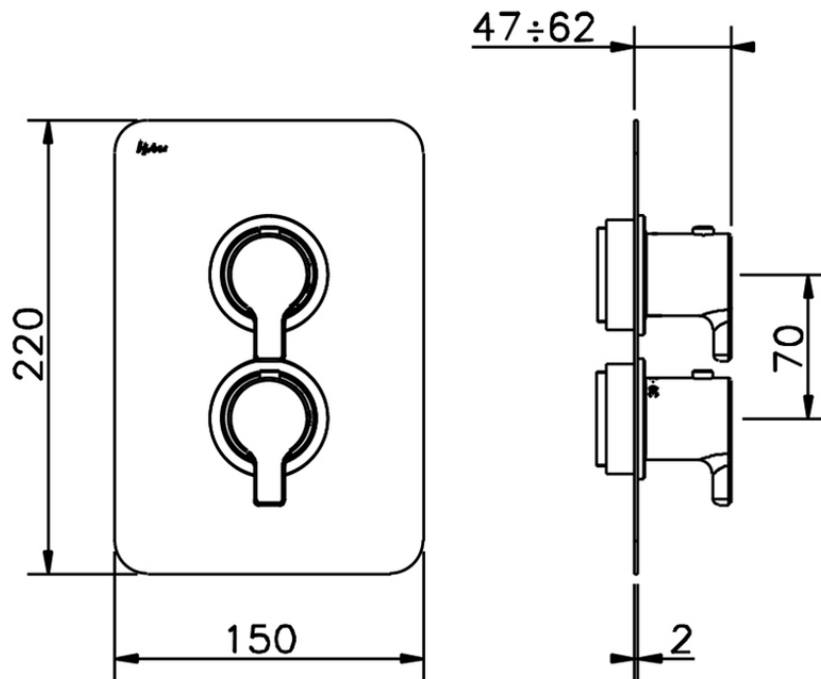

## Exposed part for 1-outlet con.thermo.shower valve THERMO\_SF007300

SF007300

<https://en.huberitalia.com/exposed-part-for-1-outlet-con-thermo-shower-valve-thermo-sf007300>

Piastra/Plate/Plaque/Platte/Placa

2-3mm: XX 25-40 YY 76-91

10 mm: XX 16-31 YY 65-80

ZB007361

<https://en.huberitalia.com/1-outlet-concealed-thermostatic-shower-valve-concealed-zb007361>

Piastra/Plate/Plaque/Platte/Placa

2-3mm: XX 25-40 YY 76-91

10 mm: XX 16-31 YY 65-80

ZB007301

<https://en.huberitalia.com/1-outlet-concealed-thermostatic-shower-valve-concealed-zb007301>

2024-11-24