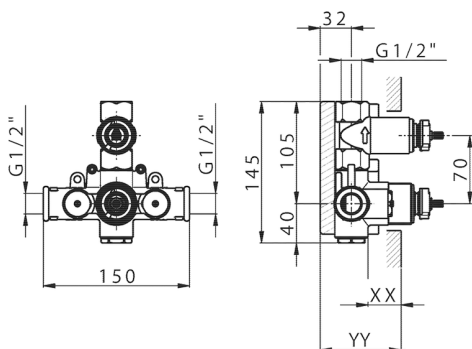

Piastra/Plate/Plaque/Platte/Placa  
 2-3mm: XX 25-40 YY 76-91  
 10 mm: XX 16-31 YY 65-80

**Thermostatic**

The Huber thermostatic is your personal water manager, helping you to handle, control and save water and energy.

## 1-outlet Concealed thermostatic shower valve CONCEALED\_ZB007301

MODEL **ZB007301**

1-outlet Concealed thermostatic shower valve, with stopvalve, without trim kit

AVAILABLE FINISHINGS

**04** 04 Without finishing

CHARACTERISTICS

Installation **Concealed**

Cartridge Spare Parts **24.04A.PP**

**8x20 Plus P Thermostatic Valve**

Concealed **1**

Piastra/Plate/Plaque/Platte/Placa

2-3mm: XX 25-40 YY 76-91

10 mm: XX 16-31 YY 65-80