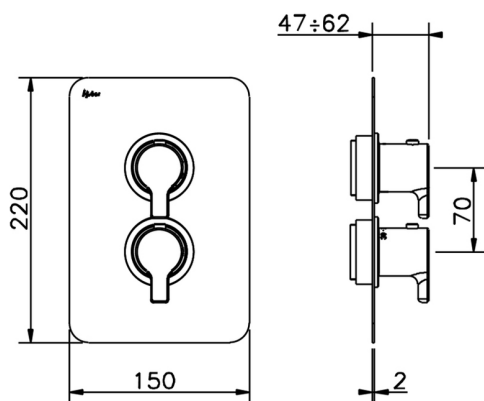

Thermostatic

The Huber thermostatic is your personal water manager, helping you to handle, control and save water and energy.