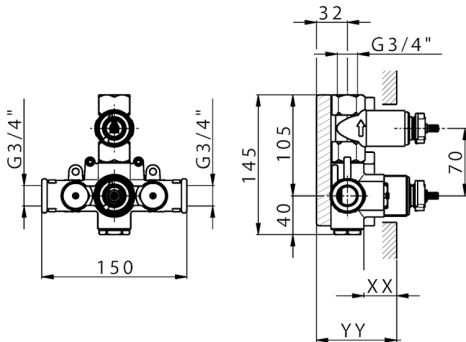

1-outlet Concealed thermostatic shower valve, stopvalve with 3/4" outlet, without trim kit

AVAILABLE FINISHINGS

 **04** 04 Without finishing

CHARACTERISTICS

Installation	<b>Concealed</b>
Cartridge Spare Parts	<b>23.51A.HF</b>
<b>HF Thermostatic Valve</b>	
Concealed	<b>1</b>

Piastra/Plate/Plaque/Platte/Placa  
 2-3mm: XX 25-40 YY 76-91  
 10 mm: XX 16-31 YY 65-80

**Thermostatic**

The Huber thermostatic is your personal water manager, helping you to handle, control and save water and energy.

CHARACTERISTICS

Installation **Concealed**

Cartridge Spare Parts **24.04A.PP**

**8x20 Plus P Thermostatic Valve**

Concealed **1**

Piastra/Plate/Plaque/Platte/Placa

2-3mm: XX 25-40 YY 76-91

10 mm: XX 16-31 YY 65-80