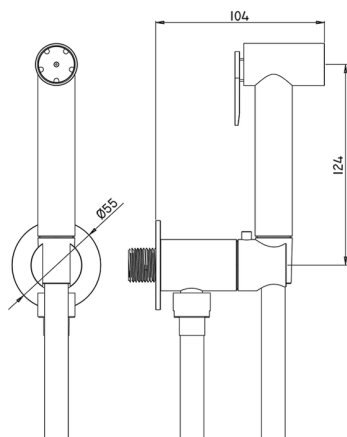

## Toilet-jet handshower set COMMUNITY\_TT007920

MODEL **TT007920**

Toilet-jet handshower set, round wall bracket, single water opening, Brass Toilet-jet handshower, 120 cm PVC flexible hose

AVAILABLE FINISHINGS

CHARACTERISTICS

**Toilet-jet handshower**