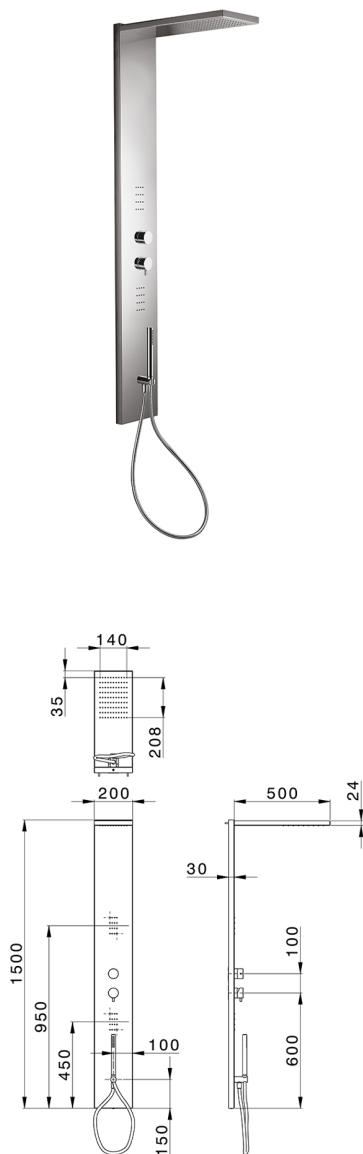

## Free Standing Single Lever Shower Column COLUMNS\_ZS105000

MODEL **ZS105000**

3-fonctions single lever shower panel, stainless steel  
 AISI 304 shower panel, 3 outlet deviatop  
 cartridge, handshower holder with wall elbow, 23 mm  
 Brass One Spray handshower, 2 front body  
 jets, 200x500 thick 24mm Inox rectangular  
 showerhead, rain function, 150 cm PVC Flexible Hose

### AVAILABLE FINISHINGS

-  **40** 40 Matt Black
-  **4Q** 4Q Matt White
-  **D1** D1 Brushed Inox
-  **D2** D2 Polished Inox

### CHARACTERISTICS

Cartridge Spare Parts **ZZ99751000**

**35 mm Cartridge**