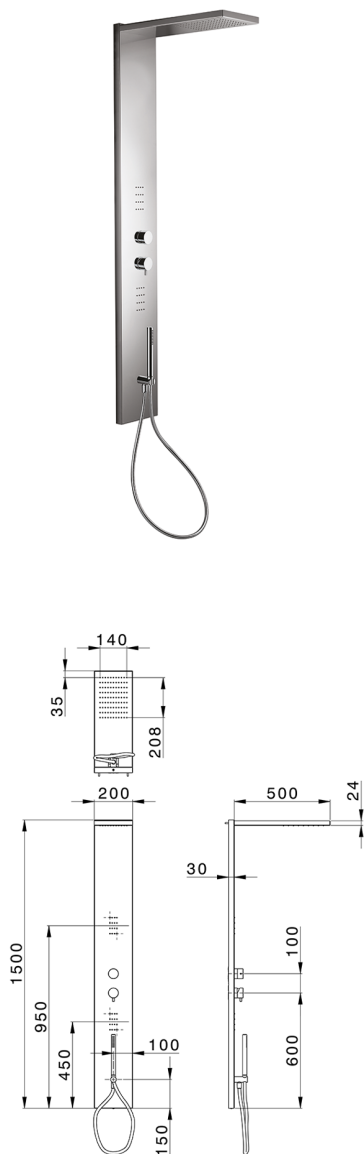

Free Standing Single Lever Shower Column COLUMNS_ZS105000

MODEL **ZS105000**

3-fonctions single lever shower panel, stainless steel AISI 304 shower panel, 3 outlet deviatop cartridge, handshower holder with wall elbow, 23 mm Brass One Spray handshower, 2 front body jets, 200x500 thick 24mm Inox rectangular showerhead, rain function, 150 cm PVC Flexible Hose

AVAILABLE FINISHINGS

-  **40** 40 Matt Black
-  **4Q** 4Q Matt White
-  **D1** D1 Brushed Inox
-  **D2** D2 Polished Inox

CHARACTERISTICS

Cartridge Spare Parts **ZZ99751000**

35 mm Cartridge

SafeTouch

The Huber SafeTouch system maintains the mixer body cool to the touch during operation.