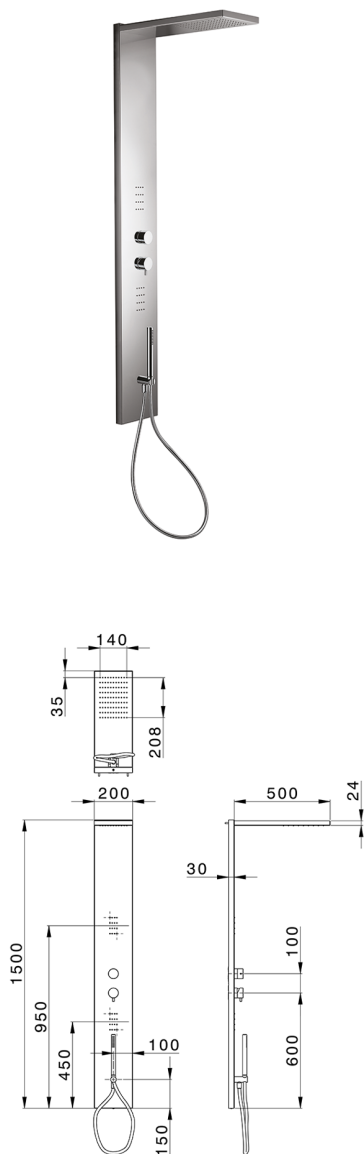

Free Standing Single Lever Shower Column COLUMNS_ZS105000

MODEL **ZS105000**

3-fonctions single lever shower panel, stainless steel
 AISI 304 shower panel, 3 outlet deviatop
 cartridge, handshower holder with wall elbow, 23 mm
 Brass One Spray handshower, 2 front body
 jets, 200x500 thick 24mm Inox rectangular
 showerhead, rain function, 150 cm PVC Flexible Hose

AVAILABLE FINISHINGS

-  **40** 40 Matt Black
-  **4Q** 4Q Matt White
-  **D1** D1 Brushed Inox
-  **D2** D2 Polished Inox

CHARACTERISTICS

Cartridge Spare Parts **ZZ99751000**

35 mm Cartridge

SafeTouch

The Huber SafeTouch system maintains the mixer body cool to the touch during operation.