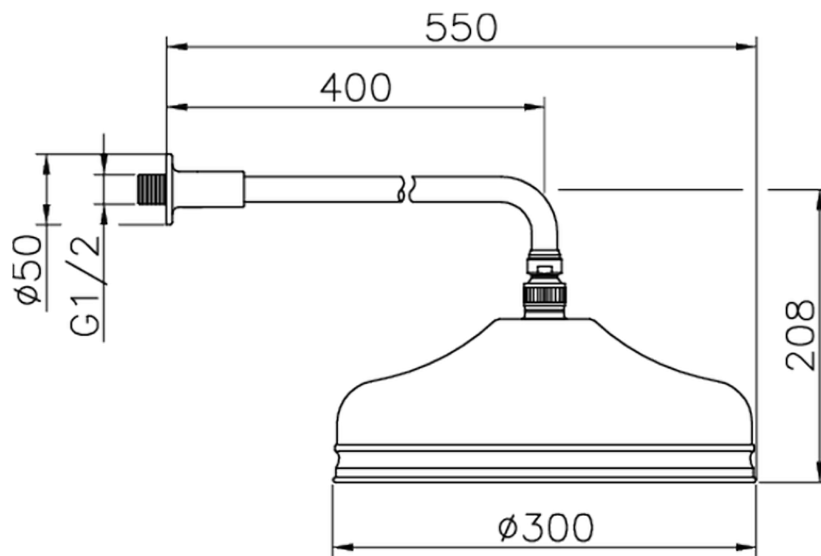

## Shower arm with VT-CS showerhead SHOWER\_612.03H.

612.03H.

<https://en.huberitalia.com/shower-arm-with-vt-cs-showerhead-shower-612-03h>

2026-04-11