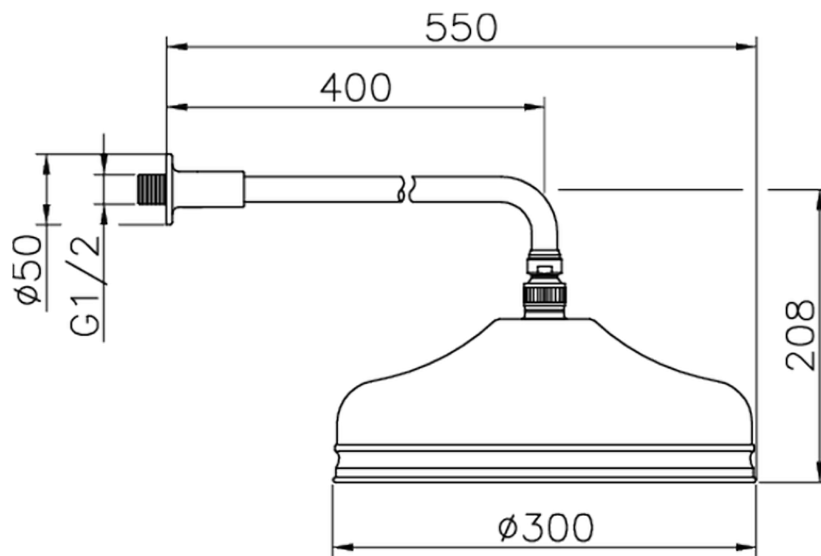

Shower arm with VT-CS showerhead SHOWER_612.03H.

612.03H.

<https://en.huberitalia.com/shower-arm-with-vt-cs-showerhead-shower-612-03h>

2026-06-29