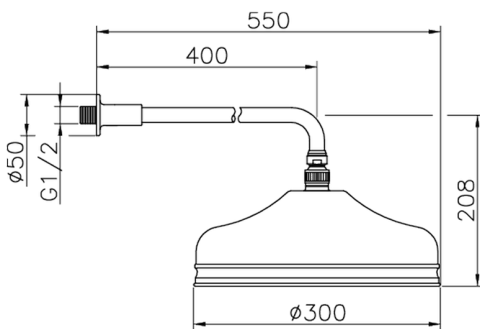

Shower arm with VT-CS showerhead SHOWER_612.03H.

MODEL **612.03H.**

Shower arm with VT-CS showerhead, 300 mm Brass
Round Head Shower, 400 mm Shower Arm

AVAILABLE FINISHINGS

- **AC** AC Satin Brushed Nickel
- **AG** AG Antique Gold
- **BA** BA Old Bronze
- **CR** CR Chrome
- **2W** 2W Brushed Gold

CHARACTERISTICS

2026-04-11