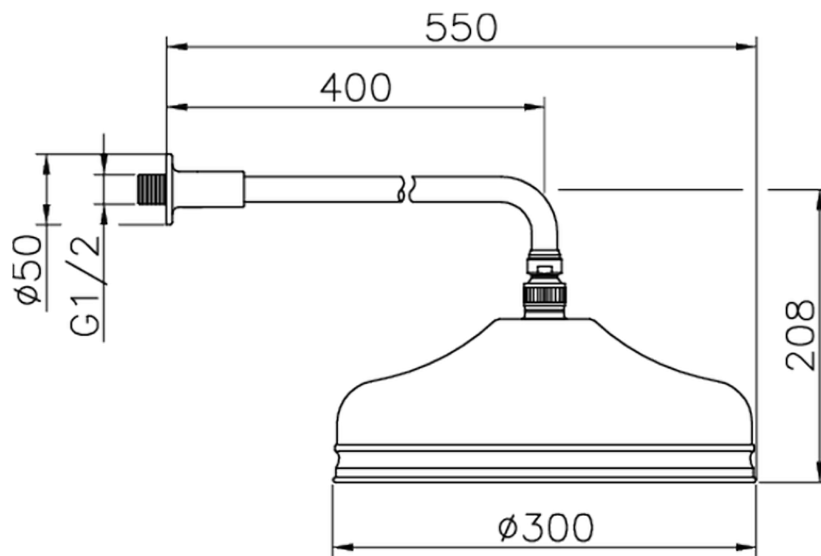

Shower arm with VT-CS showerhead SHOWER_612.03H.

612.03H.

<https://en.huberitalia.com/shower-arm-with-vt-cs-showerhead-shower-612-03h>

2026-04-28