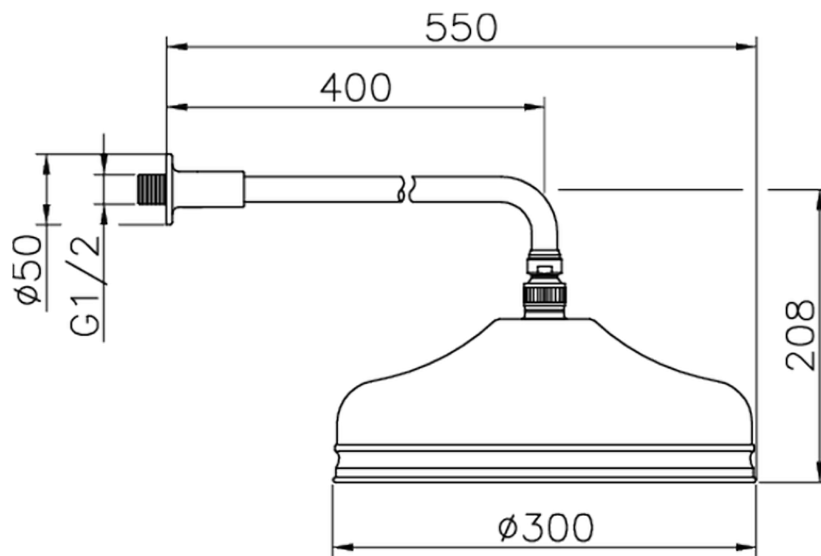

Shower arm with VT-CS showerhead SHOWER_612.03H.

612.03H.

<https://en.huberitalia.com/shower-arm-with-vt-cs-showerhead-shower-612-03h>

2026-05-19