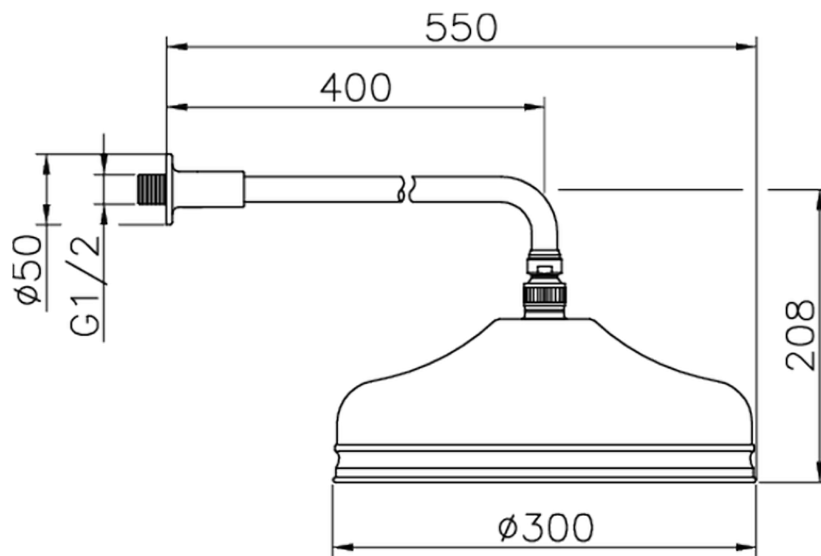

## Shower arm with VT-CS showerhead SHOWER\_612.03H.

612.03H.

<https://en.huberitalia.com/shower-arm-with-vt-cs-showerhead-shower-612-03h>

2026-06-13