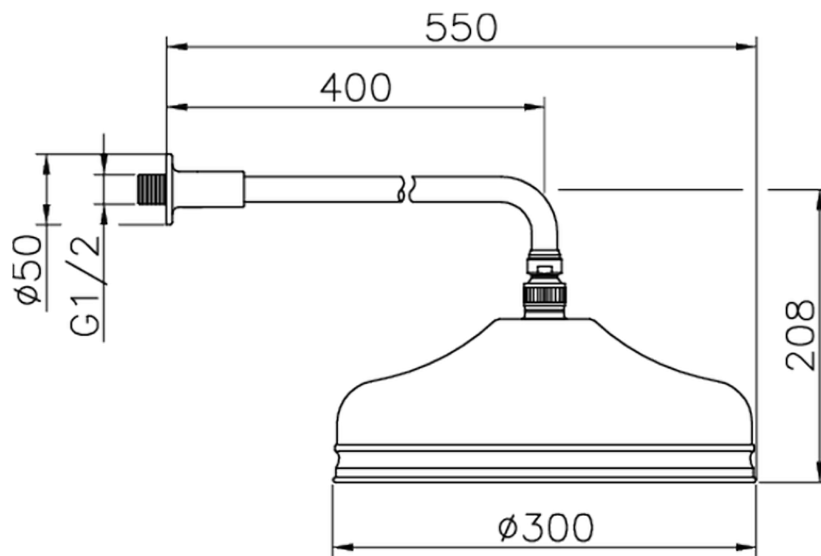

Shower arm with VT-CS showerhead SHOWER_612.03H.

612.03H.

<https://en.huberitalia.com/shower-arm-with-vt-cs-showerhead-shower-612-03h>

2026-04-08