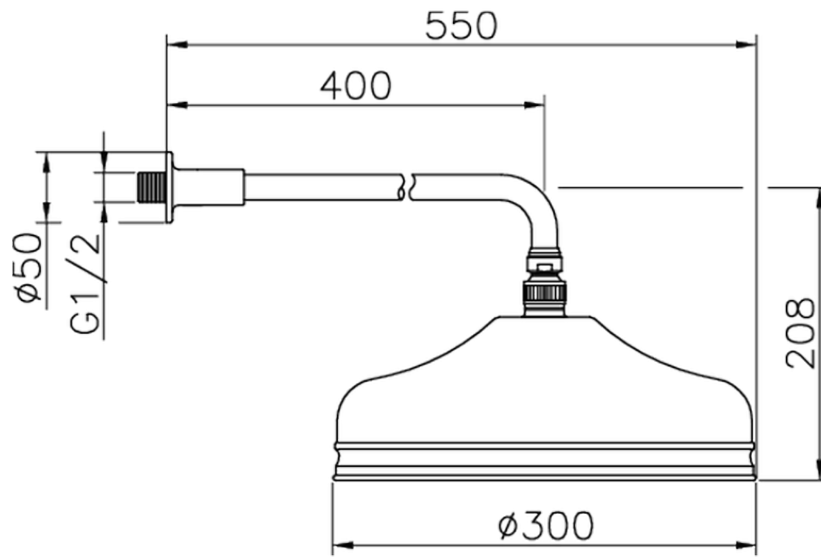

Shower arm with VT-CS showerhead SHOWER_612.03H.

612.03H.

<https://en.huberitalia.com/shower-arm-with-vt-cs-showerhead-shower-612-03h>

2026-05-19