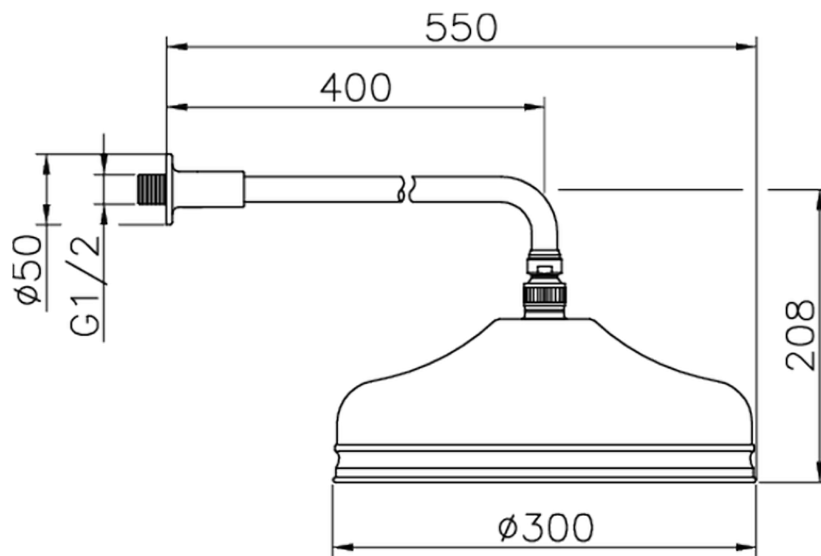

## Shower arm with VT-CS showerhead SHOWER\_612.03H.

612.03H.

<https://en.huberitalia.com/shower-arm-with-vt-cs-showerhead-shower-612-03h>

2026-04-30