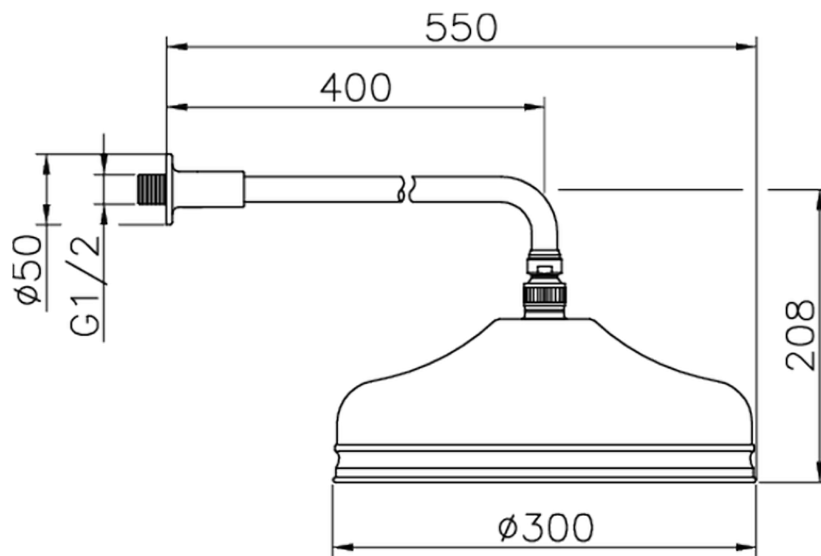

Shower arm with VT-CS showerhead SHOWER_612.03H.

612.03H.

<https://en.huberitalia.com/shower-arm-with-vt-cs-showerhead-shower-612-03h>

2026-04-07