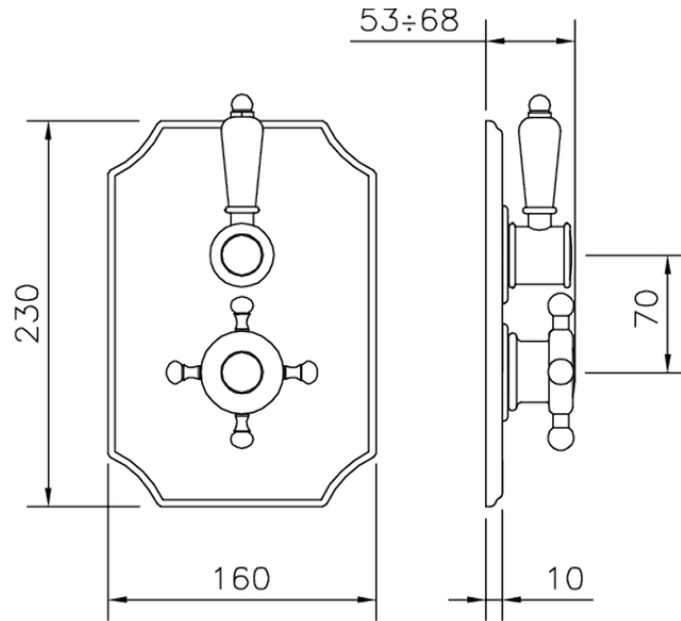

Exposed part for 1-outlet con.thermo.shower valve VICTORIAN_VT007280

VT007280

<https://en.huberitalia.com/exposed-part-for-1-outlet-con-thermo-shower-valve-victorian-vt007280>

ZB007341

<https://en.huberitalia.com/1-outlet-concealed-thermostatic-shower-valve-concealed-zb007341>

ZB007281

<https://en.huberitalia.com/1-outlet-concealed-thermostatic-shower-valve-concealed-zb007281>

2024-11-23