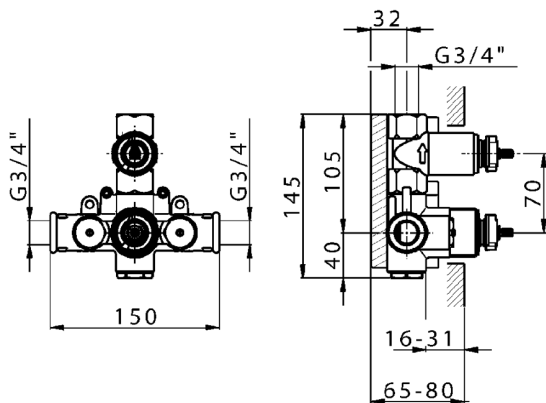

## Exposed part for 1-outlet con.thermo.shower valve VICTORIAN\_VT007280

VT007280

<https://en.huberitalia.com/exposed-part-for-1-outlet-con-thermo-shower-valve-victorian-vt007280>

1-outlet Concealed thermostatic shower valve **CONCEALED\_ZB007341**

MODEL **ZB007341**

1-outlet Concealed thermostatic shower valve, stopvalve with 3/4" outlet, without trim kit

AVAILABLE FINISHINGS

**04** 04 Without finishing

CHARACTERISTICS

Installation	<b>Concealed</b>
Cartridge Spare Parts	<b>23.51A.HF</b>
<b>HF Thermostatic Valve</b>	
Concealed	<b>1</b>