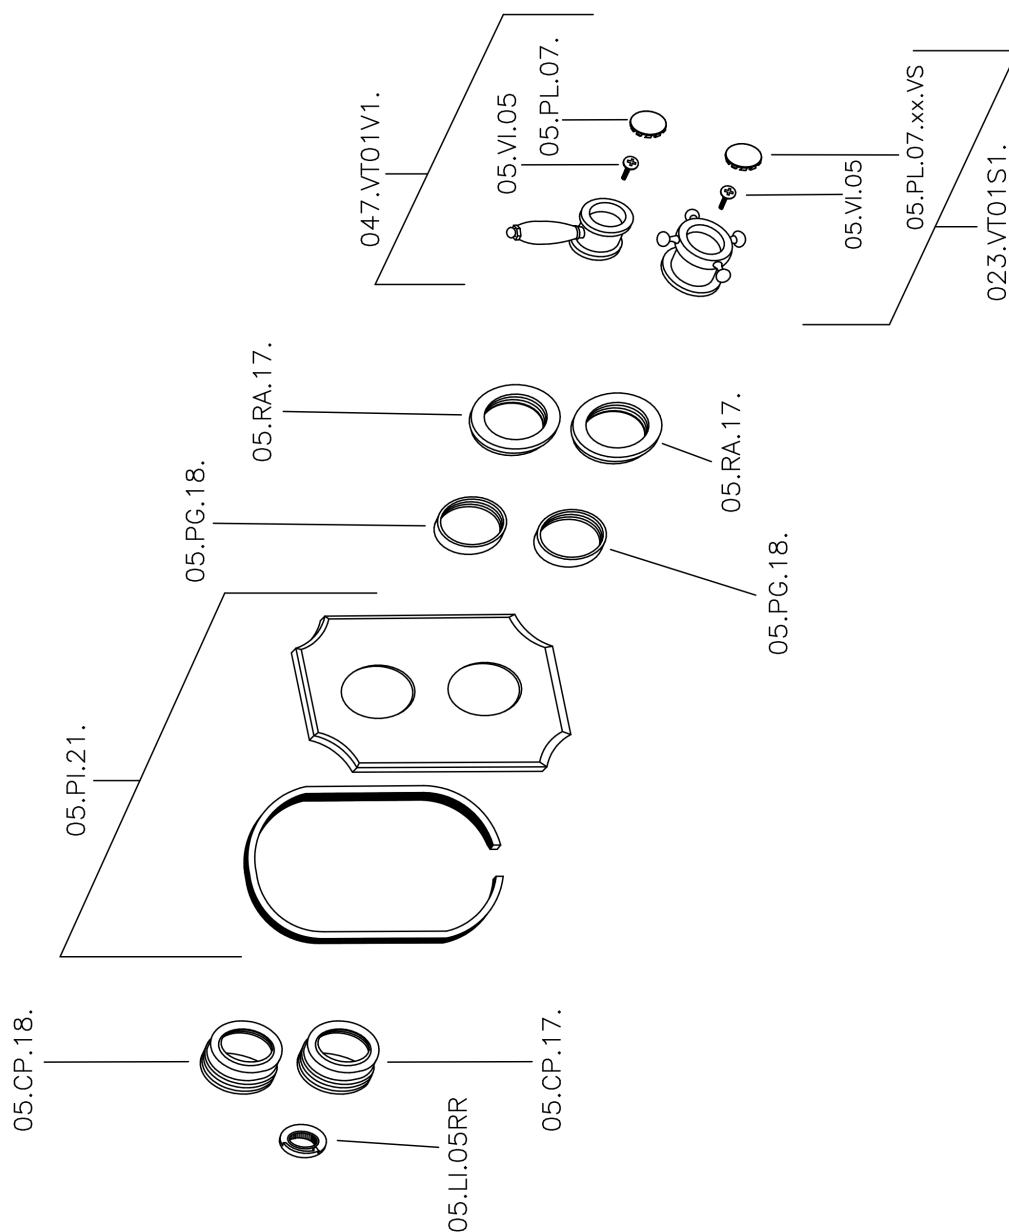

## Exposed part for 1-outlet con.thermo.shower valve VICTORIAN\_VT007280

MODEL **VT007280**

Exposed part for 1-outlet con.thermo.shower valve, stop valve, without concealed part, for items ZB007281-ZB007341

### CHARACTERISTICS

Installation **Concealed**  
 Required concealed parts **ZB007341**  
**ZB007281**

## Exposed part for 1-outlet con.thermo.shower valve VICTORIAN\_VT007280

VT007280

<https://en.huberitalia.com/exposed-part-for-1-outlet-con-thermo-shower-valve-victorian-vt007280>

1-outlet Concealed thermostatic shower valve **CONCEALED\_ZB007341**

MODEL **ZB007341**

1-outlet Concealed thermostatic shower valve, stopvalve with 3/4" outlet, without trim kit

AVAILABLE FINISHINGS

**04** 04 Without finishing

CHARACTERISTICS

Installation	<b>Concealed</b>
Cartridge Spare Parts	<b>23.51A.HF</b>
<b>HF Thermostatic Valve</b>	
Concealed	<b>1</b>