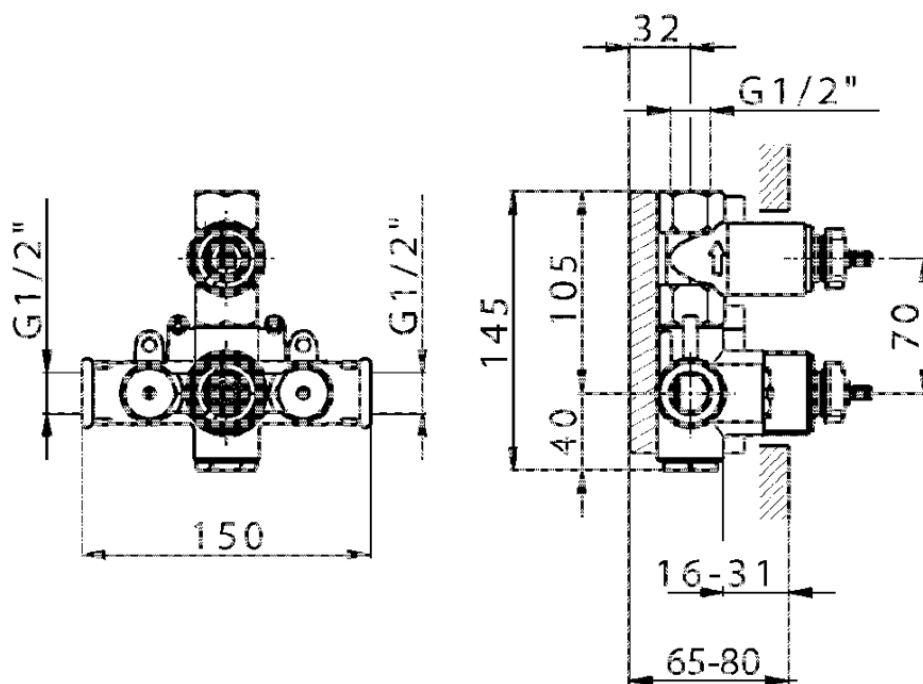

Exposed part for 1-outlet con.thermo.shower valve VICTORIAN_VT007280

VT007280

<https://en.huberitalia.com/exposed-part-for-1-outlet-con-thermo-shower-valve-victorian-vt007280>

ZB007341

<https://en.huberitalia.com/1-outlet-concealed-thermostatic-shower-valve-concealed-zb007341>

ZB007281

<https://en.huberitalia.com/1-outlet-concealed-thermostatic-shower-valve-concealed-zb007281>

2024-11-23