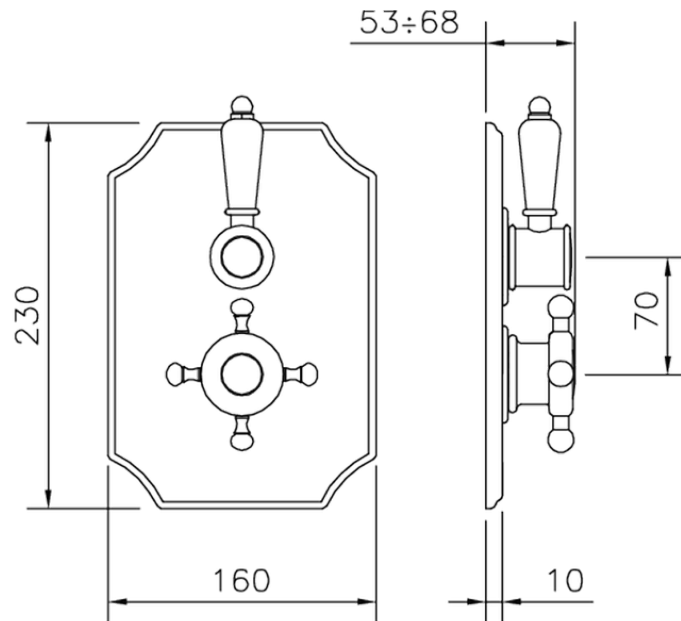

Exposed part for 1-outlet con.thermo.shower valve VICTORIAN_VT007280

VT007280

<https://en.huberitalia.com/exposed-part-for-1-outlet-con-thermo-shower-valve-victorian-vt007280>

ZB007341

<https://en.huberitalia.com/1-outlet-concealed-thermostatic-shower-valve-concealed-zb007341>

ZB007281

<https://en.huberitalia.com/1-outlet-concealed-thermostatic-shower-valve-concealed-zb007281>

2024-11-23