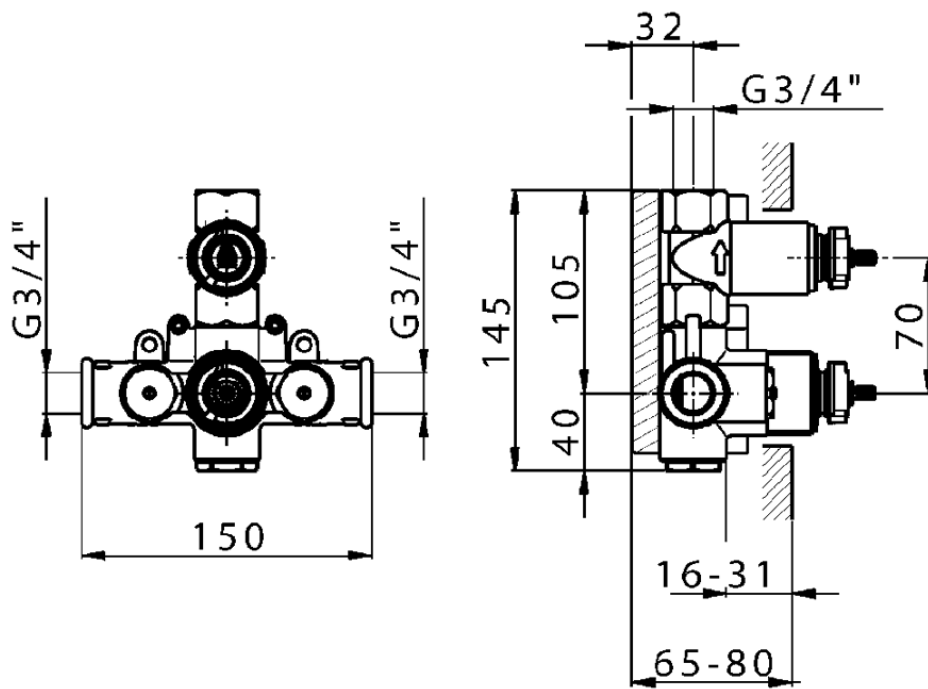

Exposed part for 1-outlet con.thermo.shower valve VICTORIAN_VT007280

VT007280

<https://en.huberitalia.com/exposed-part-for-1-outlet-con-thermo-shower-valve-victorian-vt007280>

ZB007341

<https://en.huberitalia.com/1-outlet-concealed-thermostatic-shower-valve-concealed-zb007341>

ZB007281

<https://en.huberitalia.com/1-outlet-concealed-thermostatic-shower-valve-concealed-zb007281>

2024-11-23