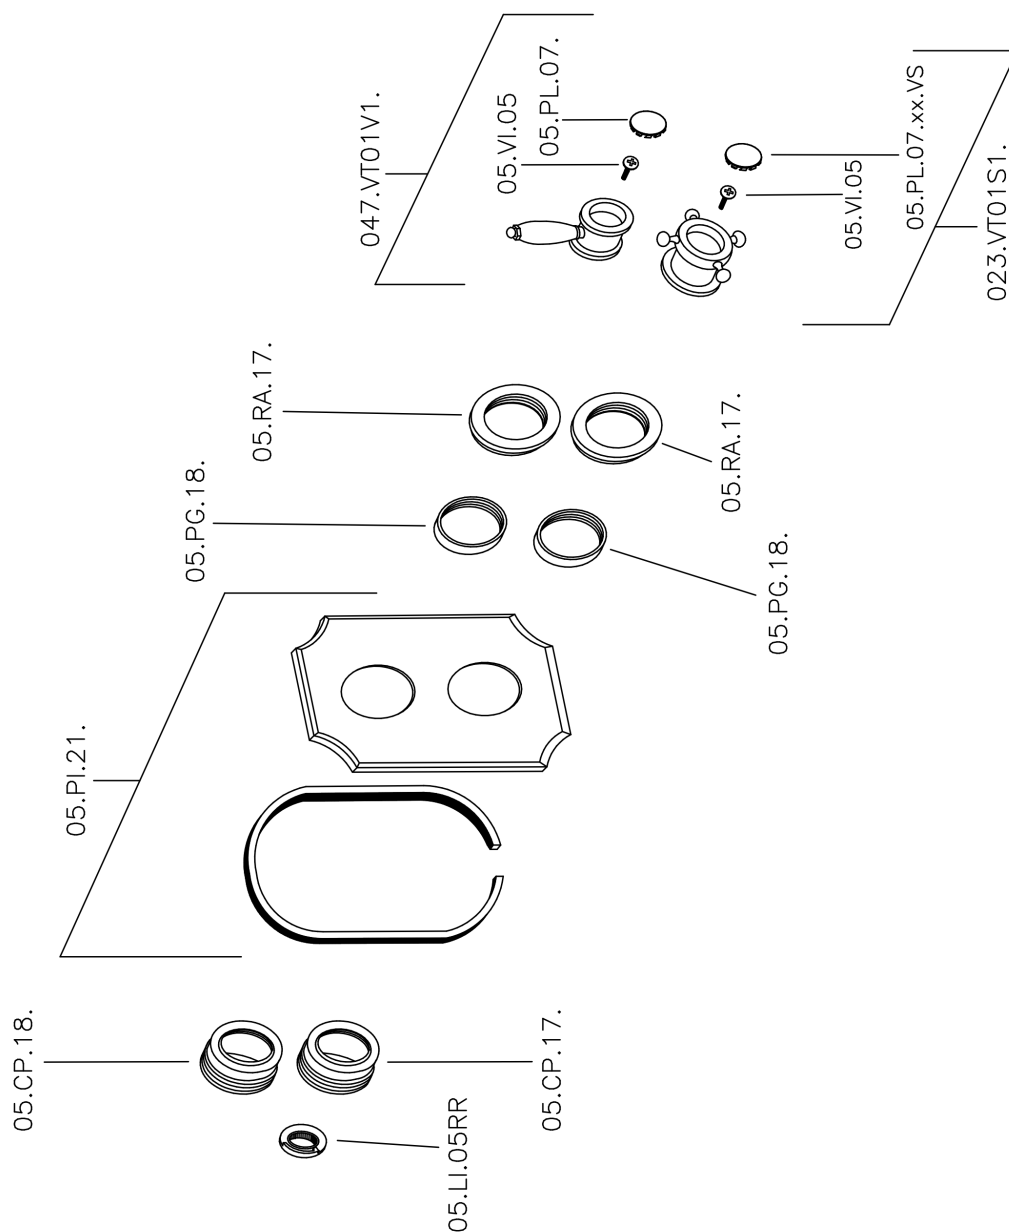

Exposed part for 1-outlet con.thermo.shower valve VICTORIAN_VT007280

VT007280

<https://en.huberitalia.com/exposed-part-for-1-outlet-con-thermo-shower-valve-victorian-vt007280>

1-outlet Concealed thermostatic shower valve CONCEALED_ZB007341

ZB007341

<https://en.huberitalia.com/1-outlet-concealed-thermostatic-shower-valve-concealed-zb007341>

1-outlet Concealed thermostatic shower valve CONCEALED_ZB007281

ZB007281

<https://en.huberitalia.com/1-outlet-concealed-thermostatic-shower-valve-concealed-zb007281>