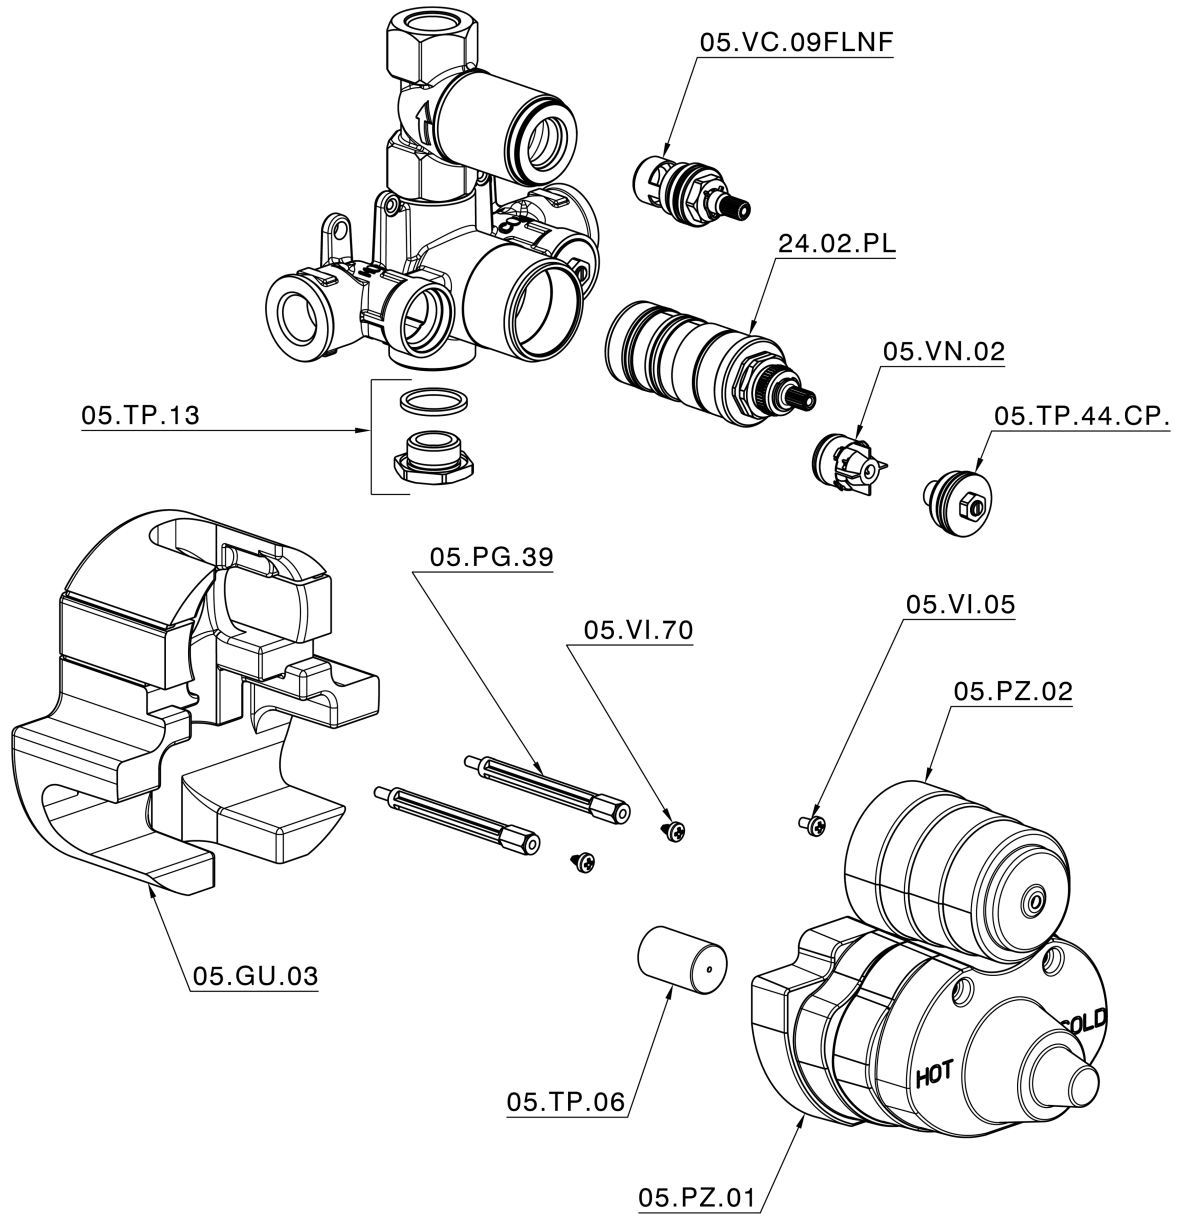

Exposed part for 1-outlet con.thermo.shower valve VICTORIAN_VT007280

VT007280

<https://en.huberitalia.com/exposed-part-for-1-outlet-con-thermo-shower-valve-victorian-vt007280>

1-outlet Concealed thermostatic shower valve CONCEALED_ZB007341

ZB007341

<https://en.huberitalia.com/1-outlet-concealed-thermostatic-shower-valve-concealed-zb007341>

1-outlet Concealed thermostatic shower valve CONCEALED_ZB007281

ZB007281

<https://en.huberitalia.com/1-outlet-concealed-thermostatic-shower-valve-concealed-zb007281>