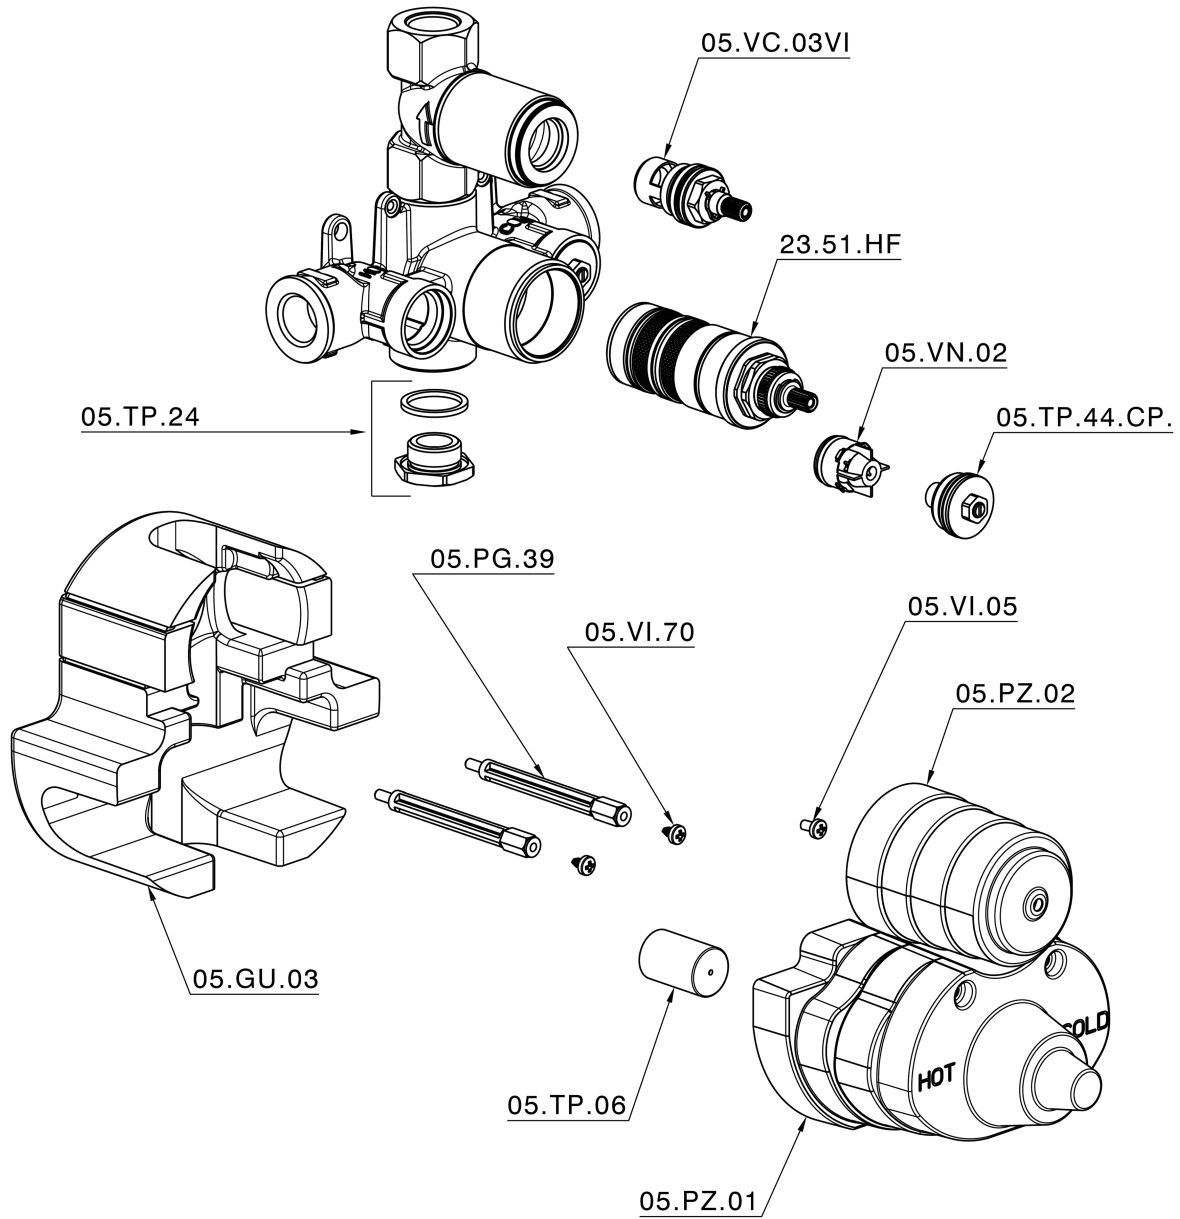

Exposed part for 1-outlet con.thermo.shower valve VICTORIAN_VT007280

VT007280

<https://en.huberitalia.com/exposed-part-for-1-outlet-con-thermo-shower-valve-victorian-vt007280>

1-outlet Concealed thermostatic shower valve CONCEALED_ZB007341

ZB007341

<https://en.huberitalia.com/1-outlet-concealed-thermostatic-shower-valve-concealed-zb007341>

1-outlet Concealed thermostatic shower valve CONCEALED_ZB007281

ZB007281

<https://en.huberitalia.com/1-outlet-concealed-thermostatic-shower-valve-concealed-zb007281>