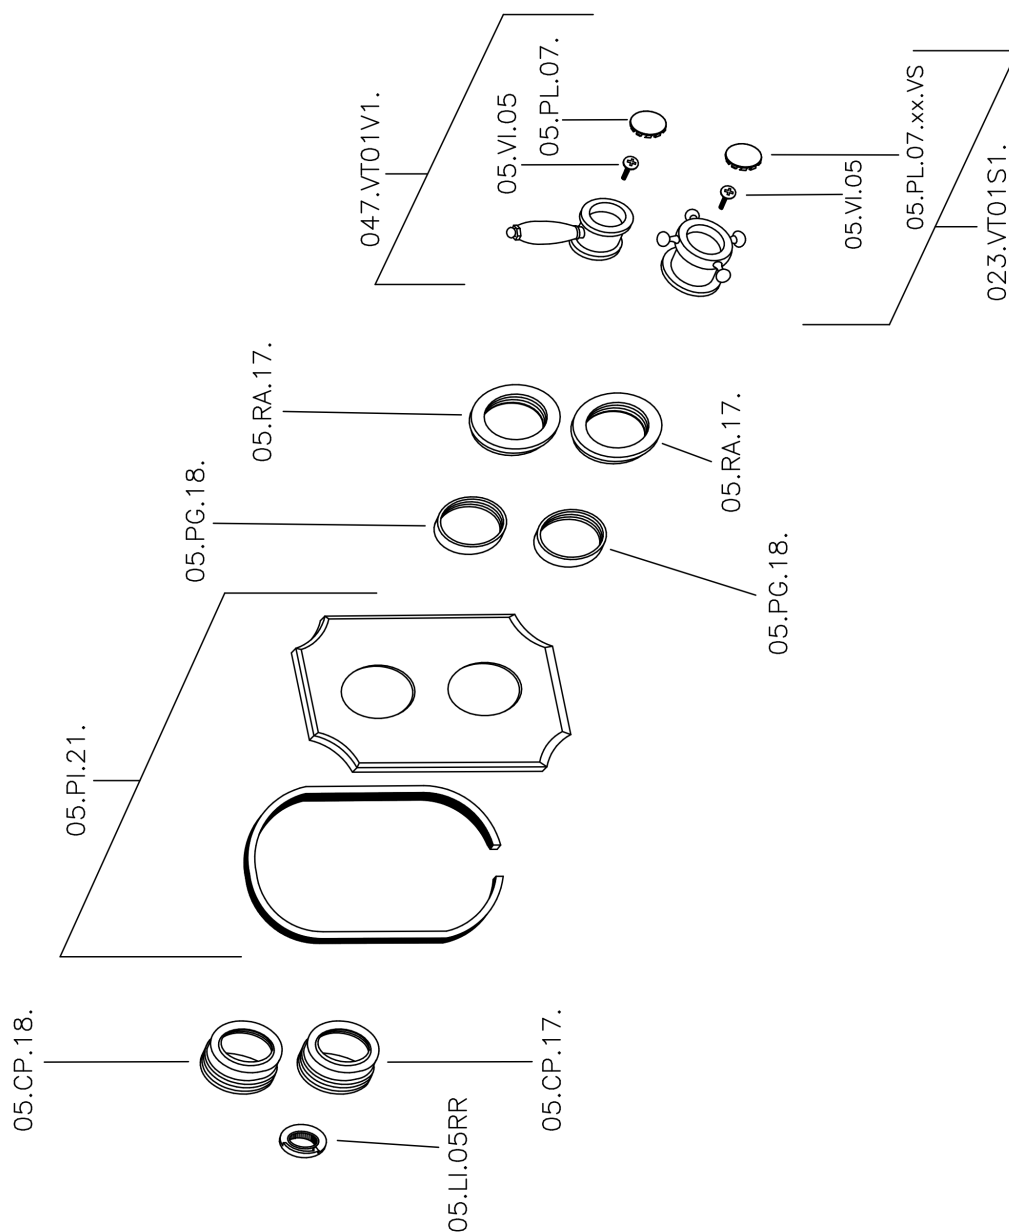

Exposed part for 1-outlet con.thermo.shower valve VICTORIAN_VT007280

MODEL **VT007280**

Exposed part for 1-outlet con.thermo.shower valve, stop valve, without concealed part, for items ZB007281-ZB007341

Thermostatic

The Huber thermostatic is your personal water manager, helping you to handle, control and save water and energy.

Exposed part for 1-outlet con.thermo.shower valve VICTORIAN_VT007280

VT007280

<https://en.huberitalia.com/exposed-part-for-1-outlet-con-thermo-shower-valve-victorian-vt007280>

1-outlet Concealed thermostatic shower valve **CONCEALED_ZB007341**

MODEL **ZB007341**

1-outlet Concealed thermostatic shower valve, stopvalve with 3/4" outlet, without trim kit

1-outlet Concealed thermostatic shower valve **CONCEALED_ZB007281**

MODEL **ZB007281**

1-outlet Concealed thermostatic shower valve, Stopvalve with 1/2" outlet, without trim kit

AVAILABLE FINISHINGS

 **04** 04 Without finishing