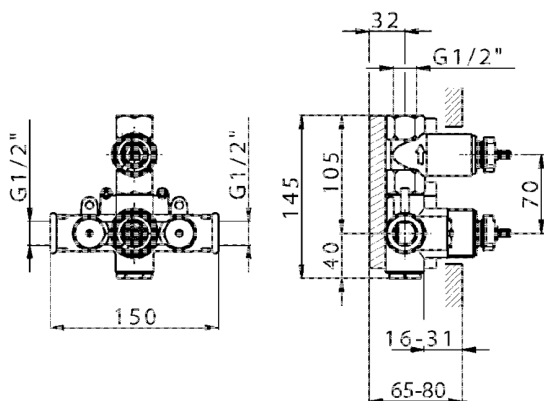

Thermostatic

The Huber thermostatic is your personal water manager, helping you to handle, control and save water and energy.

2024-11-23