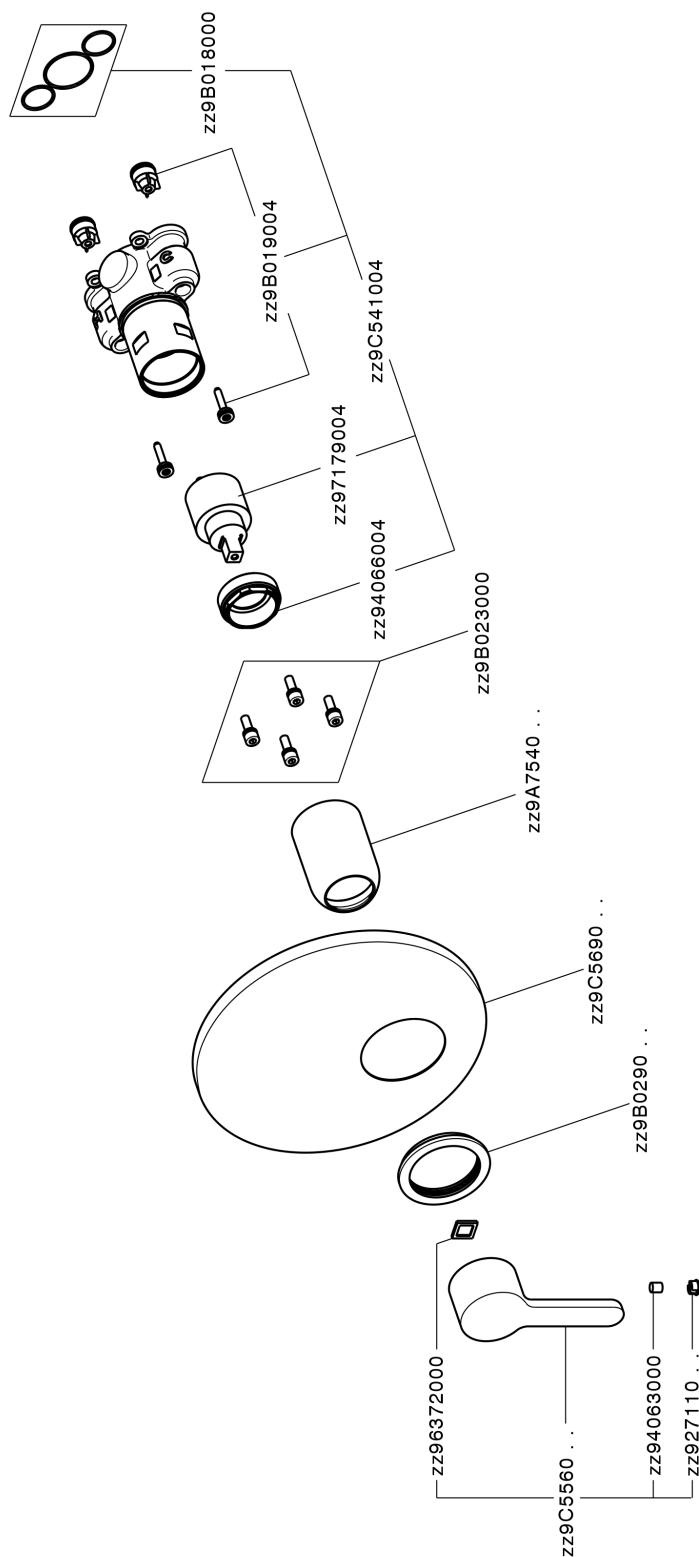

Exposed part for Single Lever One Box Valve H2_H20BM010

H20BM010

<https://en.huberitalia.com/exposed-part-for-single-lever-one-box-valve-h2-h20bm010>

One Box Universal Concealed Part ONE BOX_ZB00B031

ZB00B031

<https://en.huberitalia.com/one-box-universal-concealed-part-one-box-zb00b031>

One Box Universal Concealed Part ONE BOX_ZB00B030

ZB00B030

<https://en.huberitalia.com/one-box-universal-concealed-part-one-box-zb00b030>