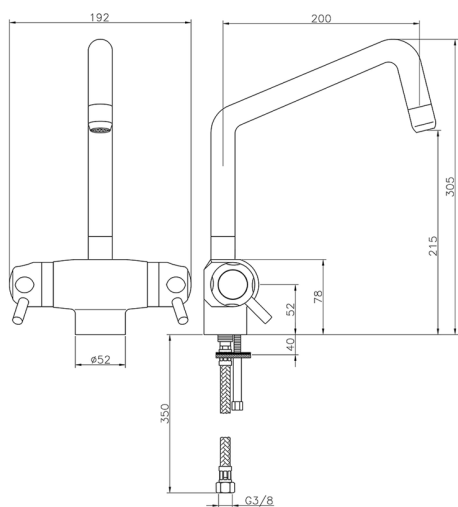

Thermostatic sink mixer COMMUNITY_CPT65010

MODEL **CPT65010**

Thermostatic sink mixer, without pop-up waste, G.3/8" stainless steel flexible hose

AVAILABLE FINISHINGS

21 21 Chrome

CHARACTERISTICS

Cartridge Spare Parts **24.02AB.PL**

12x32 Plus Thermostatic Valve

Thermostatic

The Huber thermostatic is your personal water manager, helping you to handle, control and save water and energy.

2024-12-18