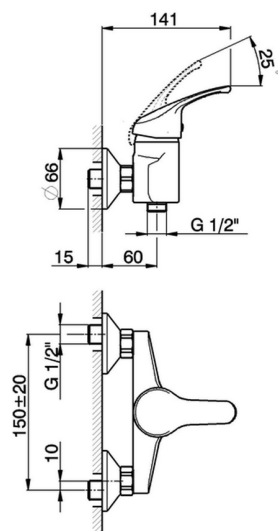

## Single lever shower mixer BACCARAT\_BC000440

MODEL **BC000440**

Single lever shower mixer, without shower set, 1/2" M flexible connection

AVAILABLE FINISHINGS

CHARACTERISTICS

Cartridge Spare Parts **ZZ95274000**

**40 mm Cartridge**

2026-05-15