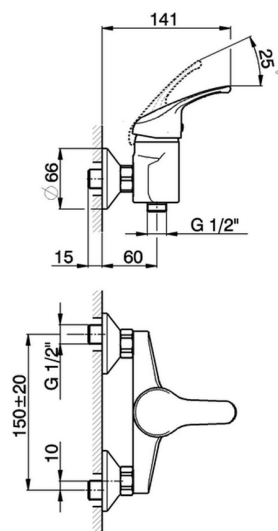

Single lever shower mixer BACCARAT_BC000440

MODEL **BC000440**

Single lever shower mixer, without shower set, 1/2" M flexible connection

AVAILABLE FINISHINGS

21 21 Chrome

CHARACTERISTICS

Cartridge Spare Parts **ZZ95274000**

40 mm Cartridge

2026-04-05