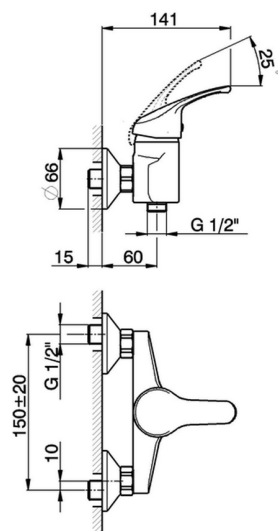

Single lever shower mixer BACCARAT_BC000440

MODEL **BC000440**

Single lever shower mixer, without shower set, 1/2" M flexible connection

AVAILABLE FINISHINGS

CHARACTERISTICS

Cartridge Spare Parts **ZZ95274000**

40 mm Cartridge

2026-06-26