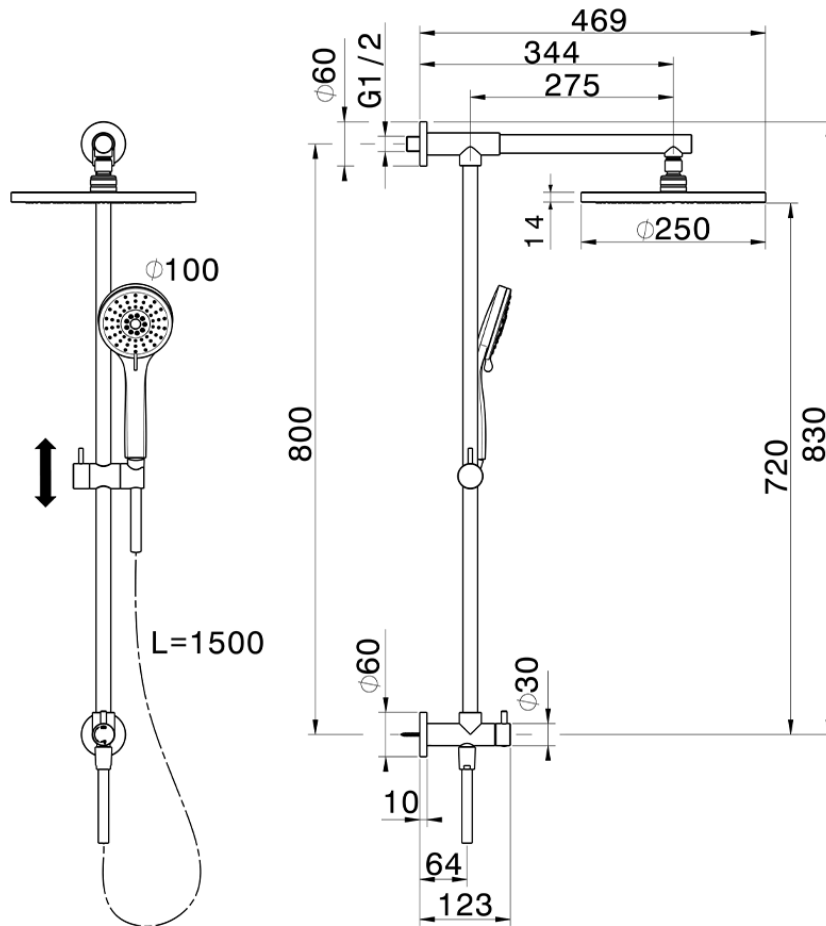

CombiShower with Diverter COLUMNS_SSZ78010

SSZ78010

<https://en.huberitalia.com/combishower-with-diverter-columns-ssz78010>

2026-06-26