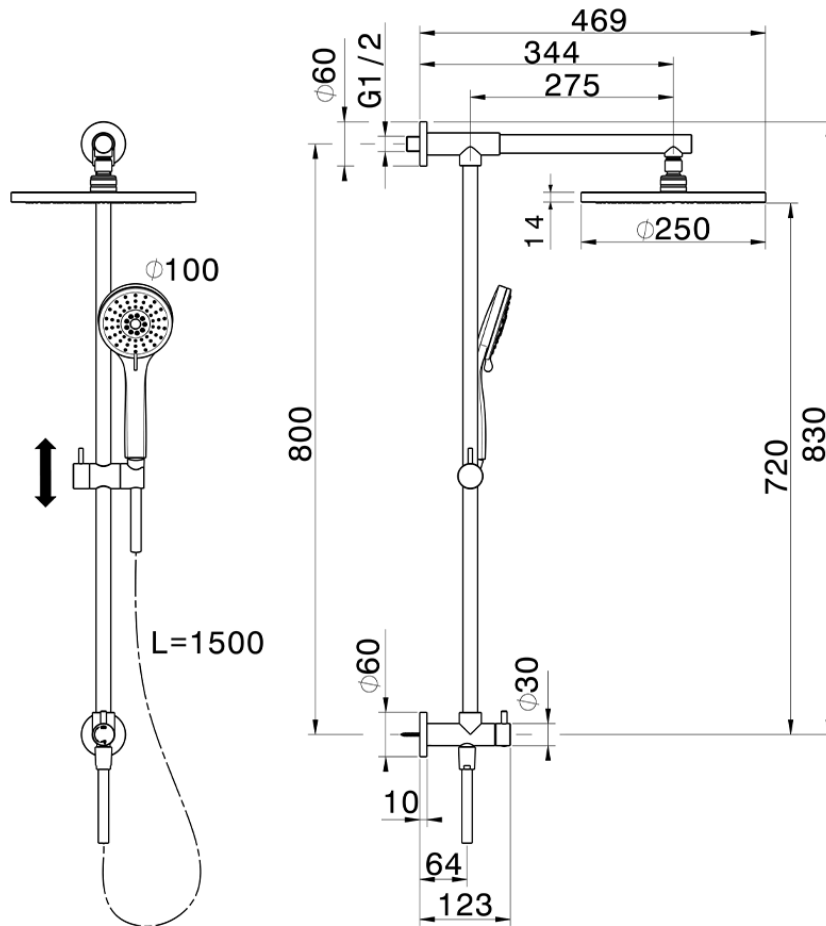

CombiShower with Diverter COLUMNS_SSZ78010

SSZ78010

<https://en.huberitalia.com/combishower-with-diverter-columns-ssz78010>

2026-06-05