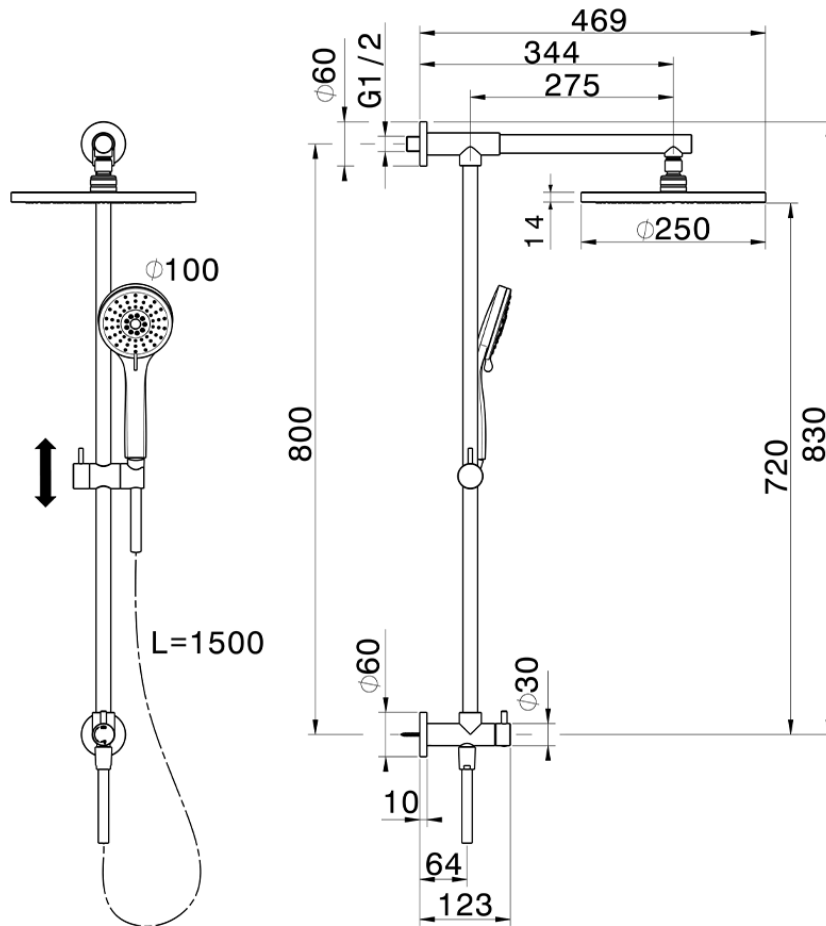

CombiShower with Diverter COLUMNS_SSZ78010

SSZ78010

<https://en.huberitalia.com/combishower-with-diverter-columns-ssz78010>

2026-04-08