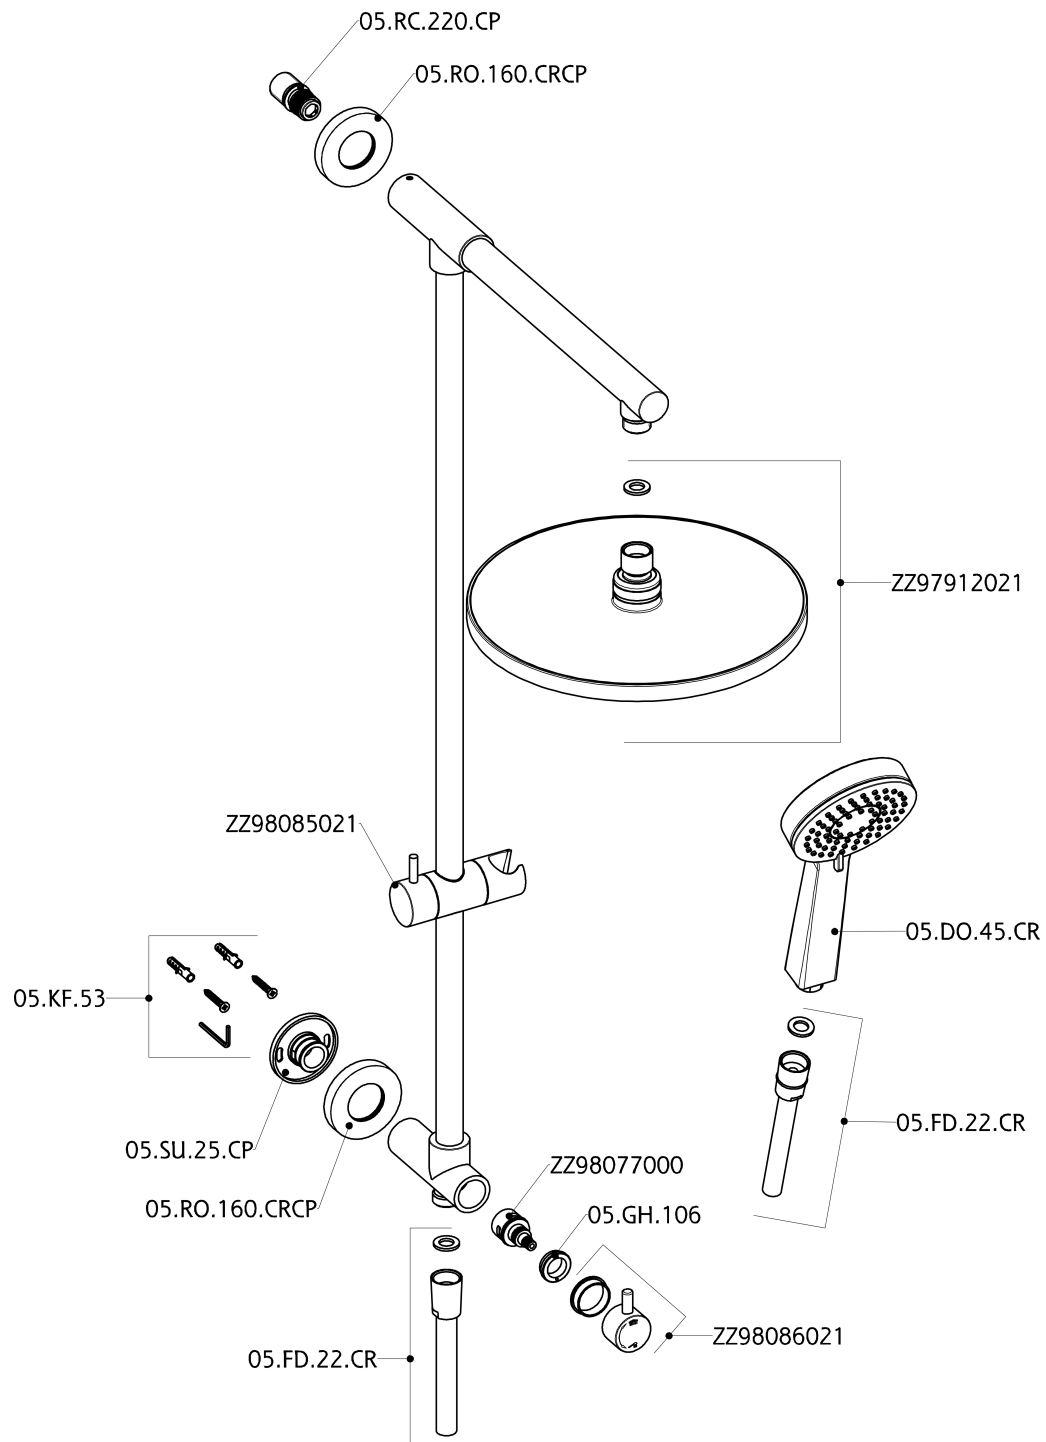

## CombiShower with Diverter COLUMNS\_SSZ78010

SSZ78010

<https://en.huberitalia.com/combishower-with-diverter-columns-ssz78010>

2026-04-06