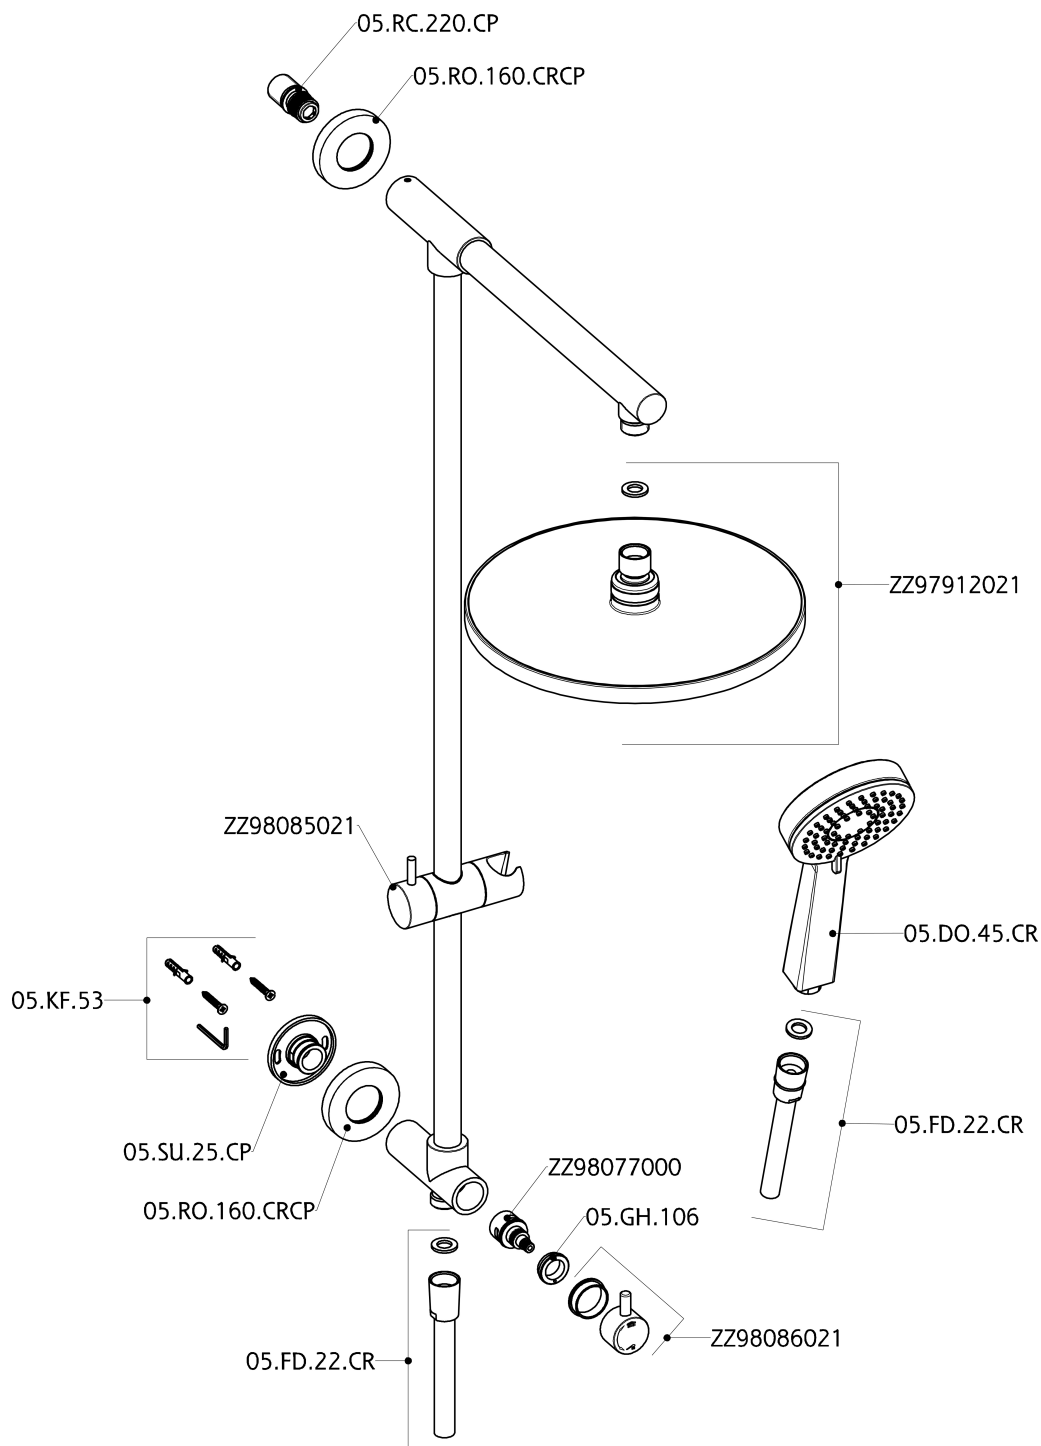

CombiShower with Diverter COLUMNS_SSZ78010

SSZ78010

<https://en.huberitalia.com/combishower-with-diverter-columns-ssz78010>

2026-06-13