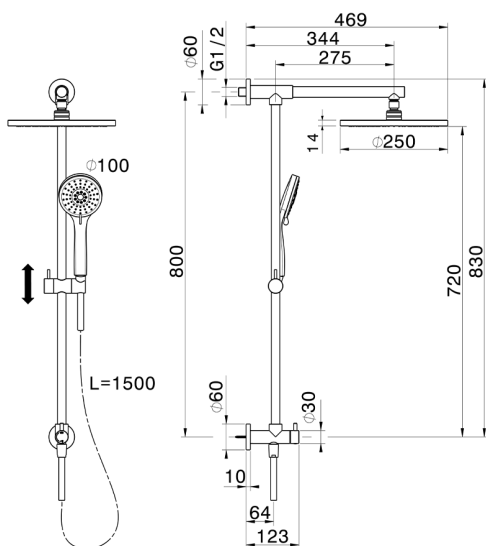

## CombiShower with Diverter COLUMNS\_SSZ78010

MODEL **SSZ78010**

CombiShower with Diverter, 2-outlet diverter, not adjustable column, upper concealed wall elbow, sliding handshower holder, 100 mm ABS 3 sprays handshower, 250 mm ABS Round showerhead, 150 cm smooth SILVERFLEX Flexible Hose

## CombiShower with Diverter COLUMNS\_SSZ78010

SSZ78010

<https://en.huberitalia.com/combishower-with-diverter-columns-ssz78010>

2026-06-27