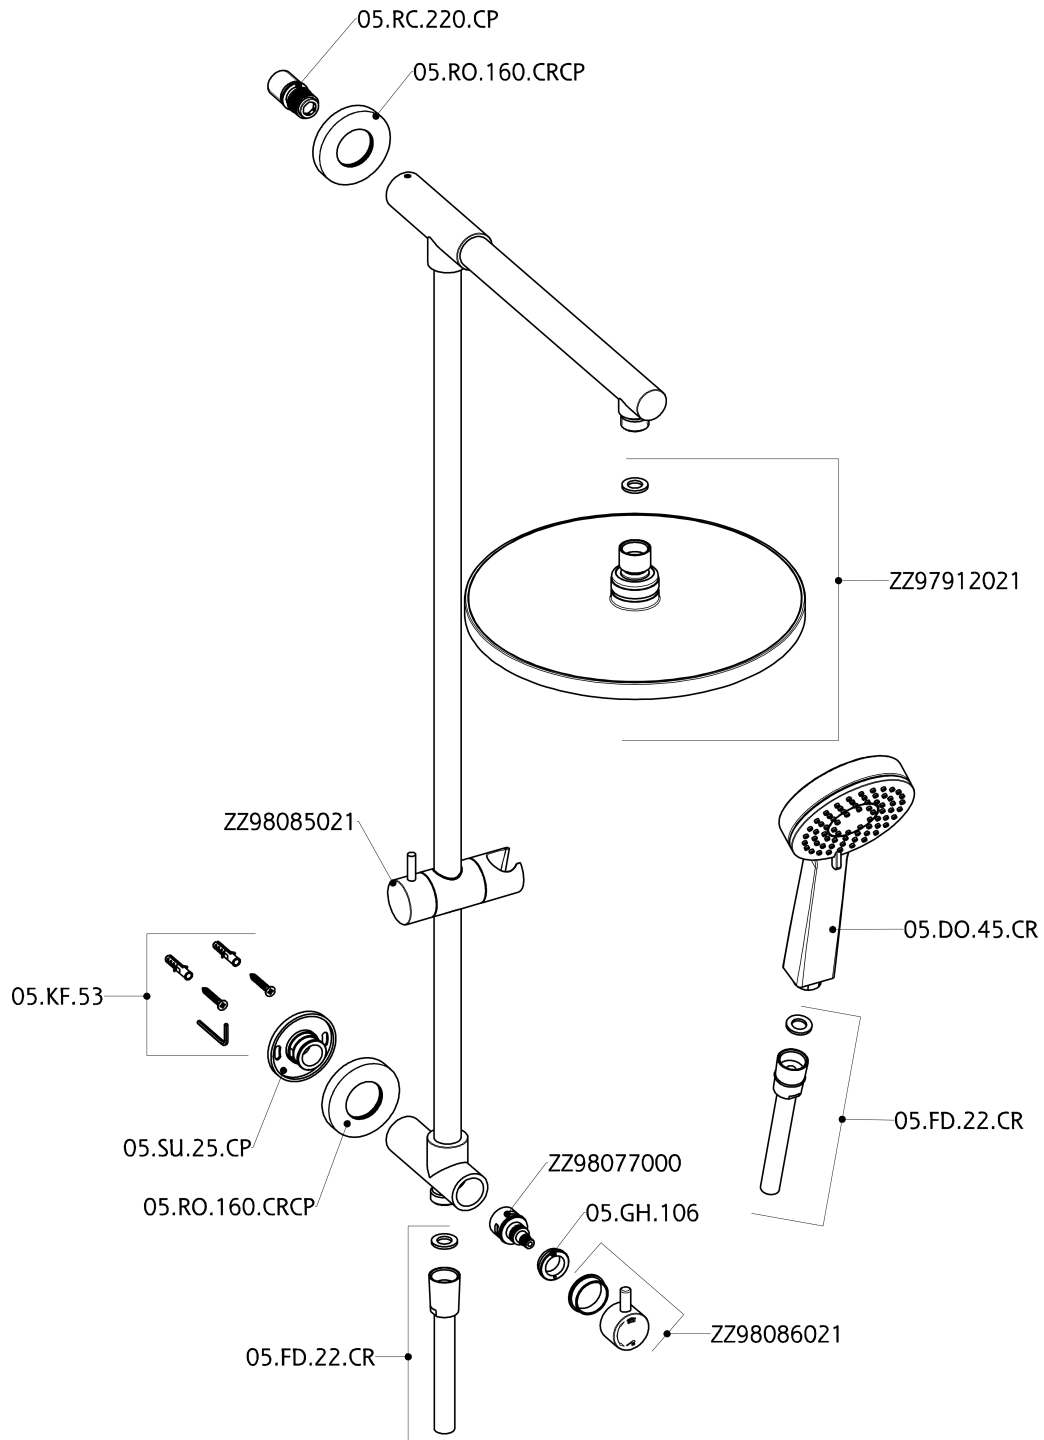

CombiShower with Diverter COLUMNS_SSZ78010

MODEL **SSZ78010**

CombiShower with Diverter, 2-outlet diverter, not adjustable column, upper concealed wall elbow, sliding handshower holder, 100 mm ABS 3 sprays handshower, 250 mm ABS Round showerhead, 150 cm smooth SILVERFLEX Flexible Hose

AVAILABLE FINISHINGS

CHARACTERISTICS

CombiShower with Diverter COLUMNS_SSZ78010

SSZ78010

<https://en.huberitalia.com/combishower-with-diverter-columns-ssz78010>

2026-06-06