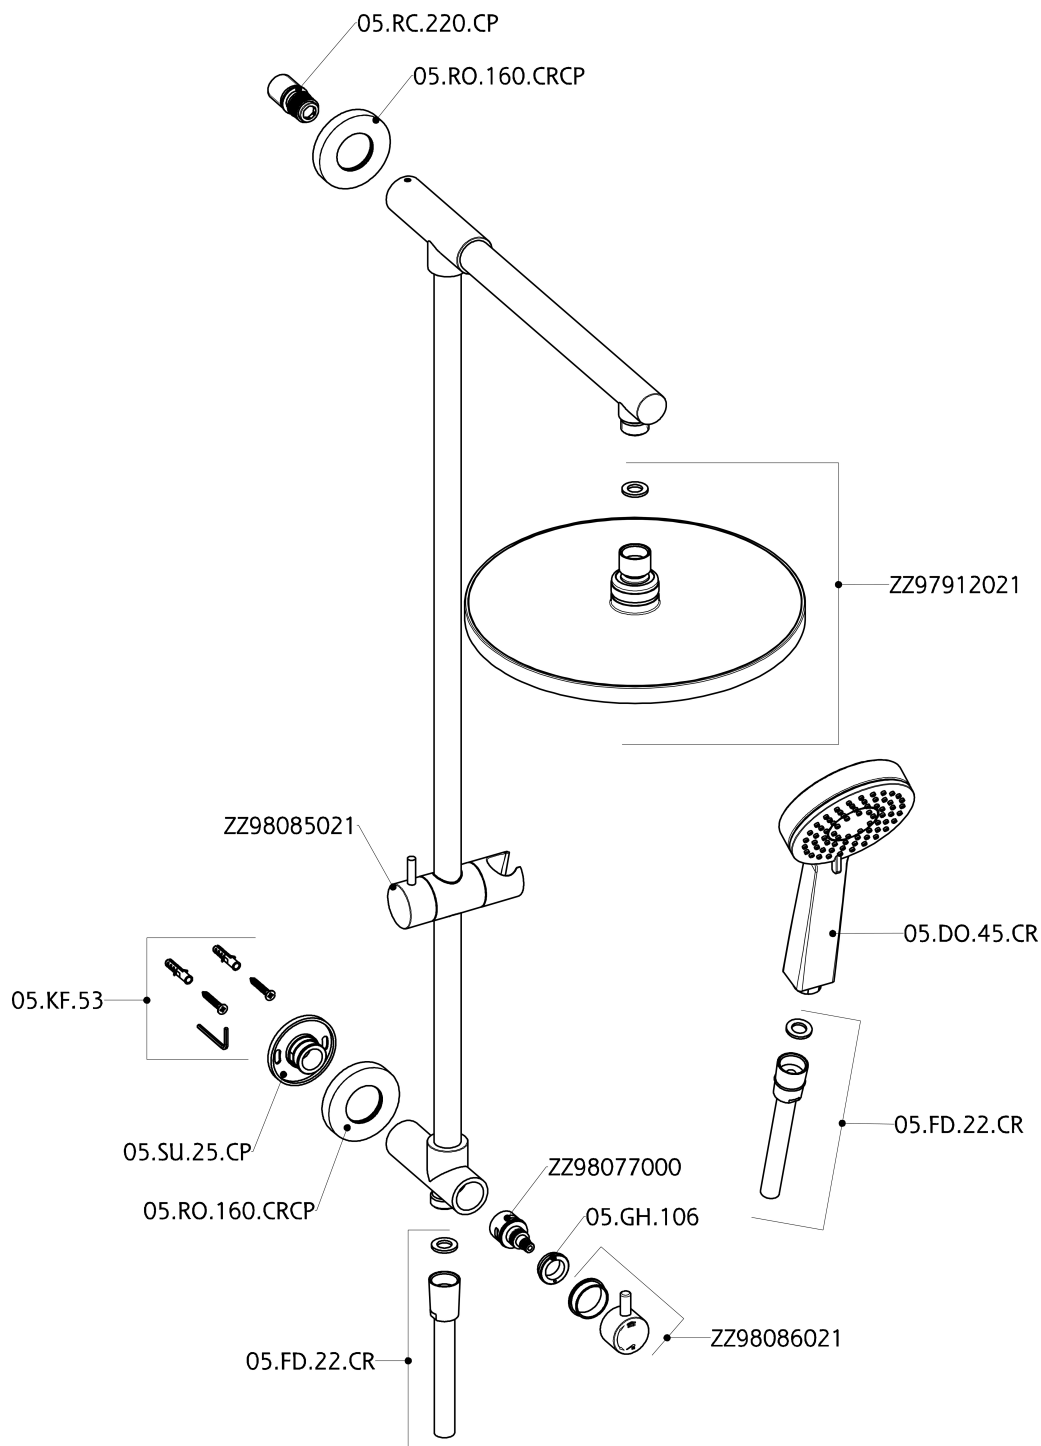

## CombiShower with Diverter COLUMNS\_SSZ78010

MODEL **SSZ78010**

CombiShower with Diverter, 2-outlet diverter, not adjustable column, upper concealed wall elbow, sliding handshower holder, 100 mm ABS 3 sprays handshower, 250 mm ABS Round showerhead, 150 cm smooth SILVERFLEX Flexible Hose

## CombiShower with Diverter COLUMNS\_SSZ78010

SSZ78010

<https://en.huberitalia.com/combishower-with-diverter-columns-ssz78010>

2026-06-27