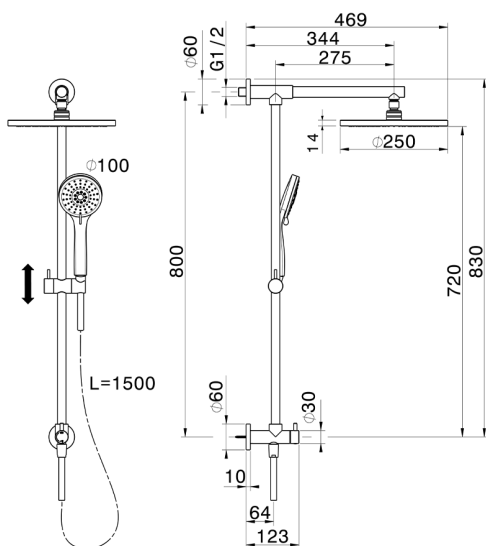

CombiShower with Diverter COLUMNS_SSZ78010

MODEL **SSZ78010**

CombiShower with Diverter, 2-outlet diverter, not adjustable column, upper concealed wall elbow, sliding handshower holder, 100 mm ABS 3 sprays handshower, 250 mm ABS Round showerhead, 150 cm smooth SILVERFLEX Flexible Hose

AVAILABLE FINISHINGS

CHARACTERISTICS

CombiShower with Diverter COLUMNS_SSZ78010

SSZ78010

<https://en.huberitalia.com/combishower-with-diverter-columns-ssz78010>

2026-06-06