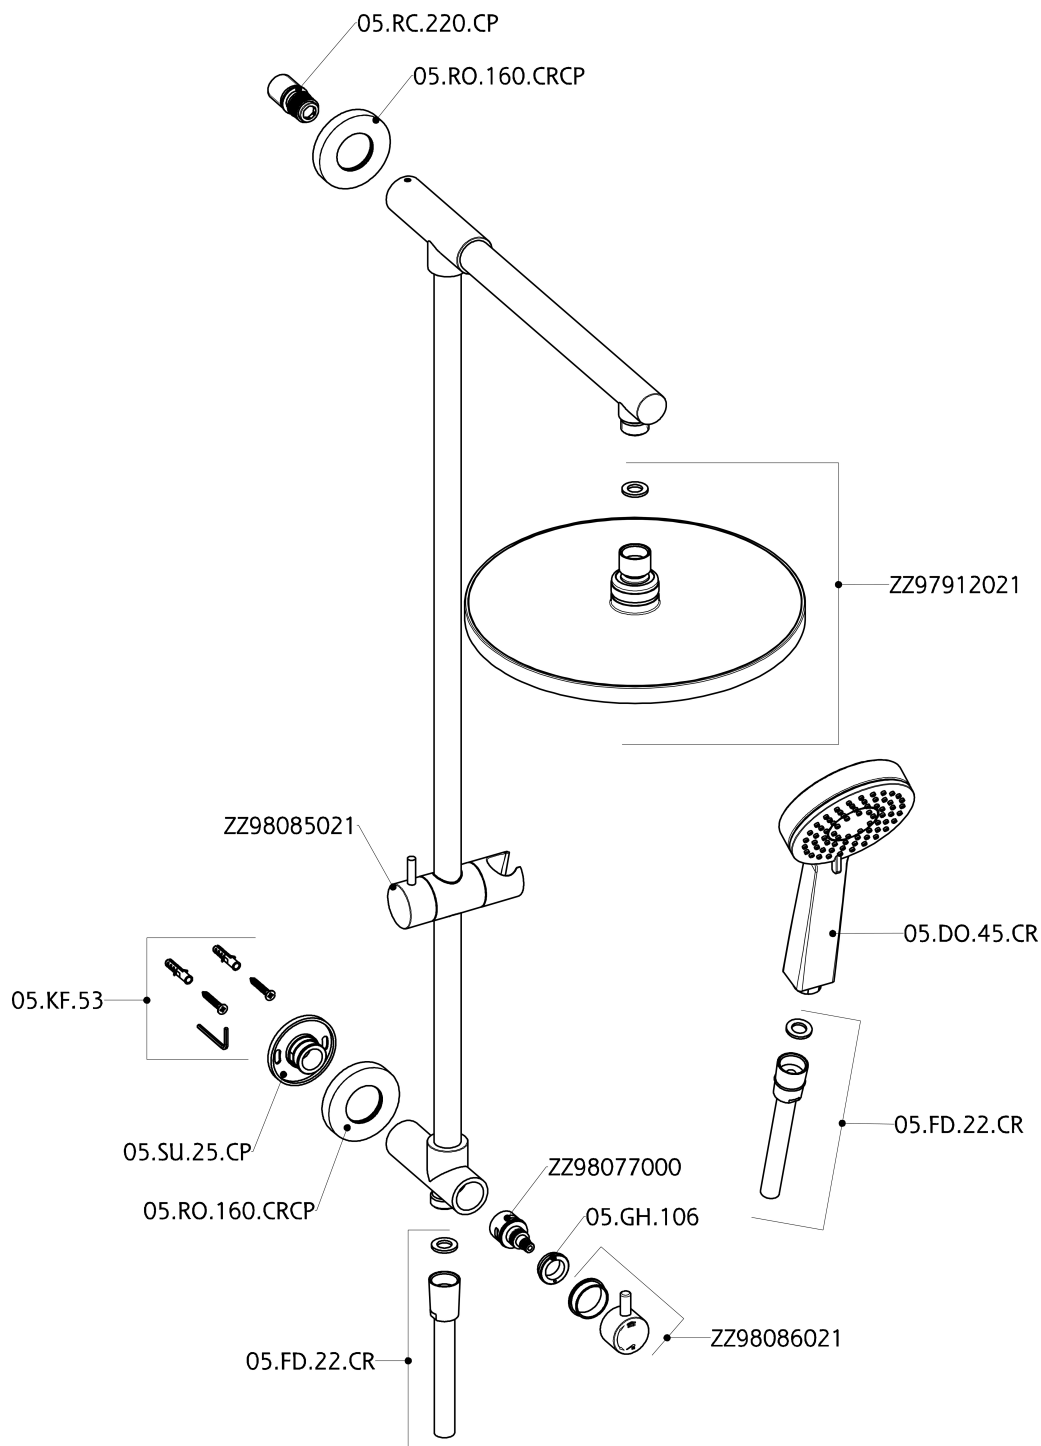

## CombiShower with Diverter COLUMNS\_SSZ78010

MODEL **SSZ78010**

CombiShower with Diverter, 2-outlet diverter, not adjustable column, upper concealed wall elbow, sliding handshower holder, 100 mm ABS 3 sprays handshower, 250 mm ABS Round showerhead, 150 cm smooth SILVERFLEX Flexible Hose

## CombiShower with Diverter COLUMNS\_SSZ78010

SSZ78010

<https://en.huberitalia.com/combishower-with-diverter-columns-ssz78010>

2026-04-08