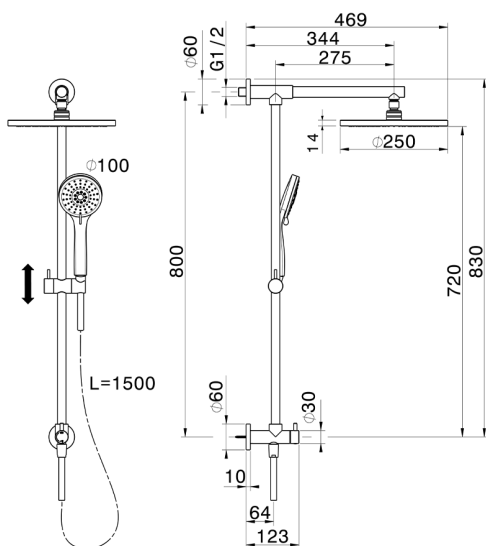

## CombiShower with Diverter COLUMNS\_SSZ78010

MODEL **SSZ78010**

CombiShower with Diverter, 2-outlet diverter, not adjustable column, upper concealed wall elbow, sliding handshower holder, 100 mm ABS 3 sprays handshower, 250 mm ABS Round showerhead, 150 cm smooth SILVERFLEX Flexible Hose

## CombiShower with Diverter COLUMNS\_SSZ78010

SSZ78010

<https://en.huberitalia.com/combishower-with-diverter-columns-ssz78010>

2026-04-08