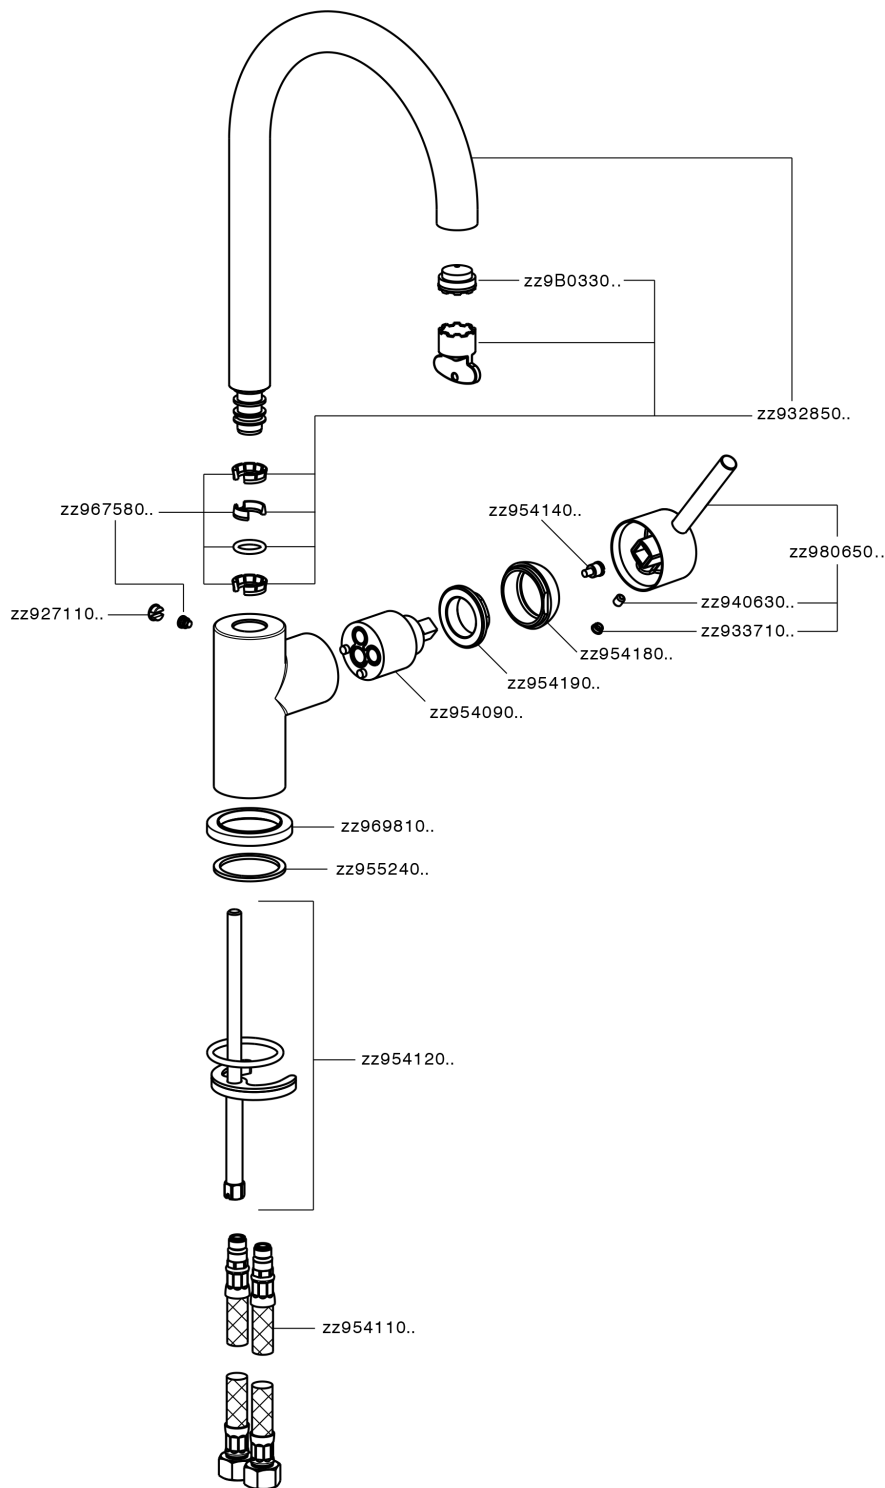

Single lever sink mixer Energysave NUOVA KIRUNA_K2000535

K2000535

<https://en.huberitalia.com/single-lever-sink-mixer-energysave-nuova-kiruna-k2000535>

2026-05-16