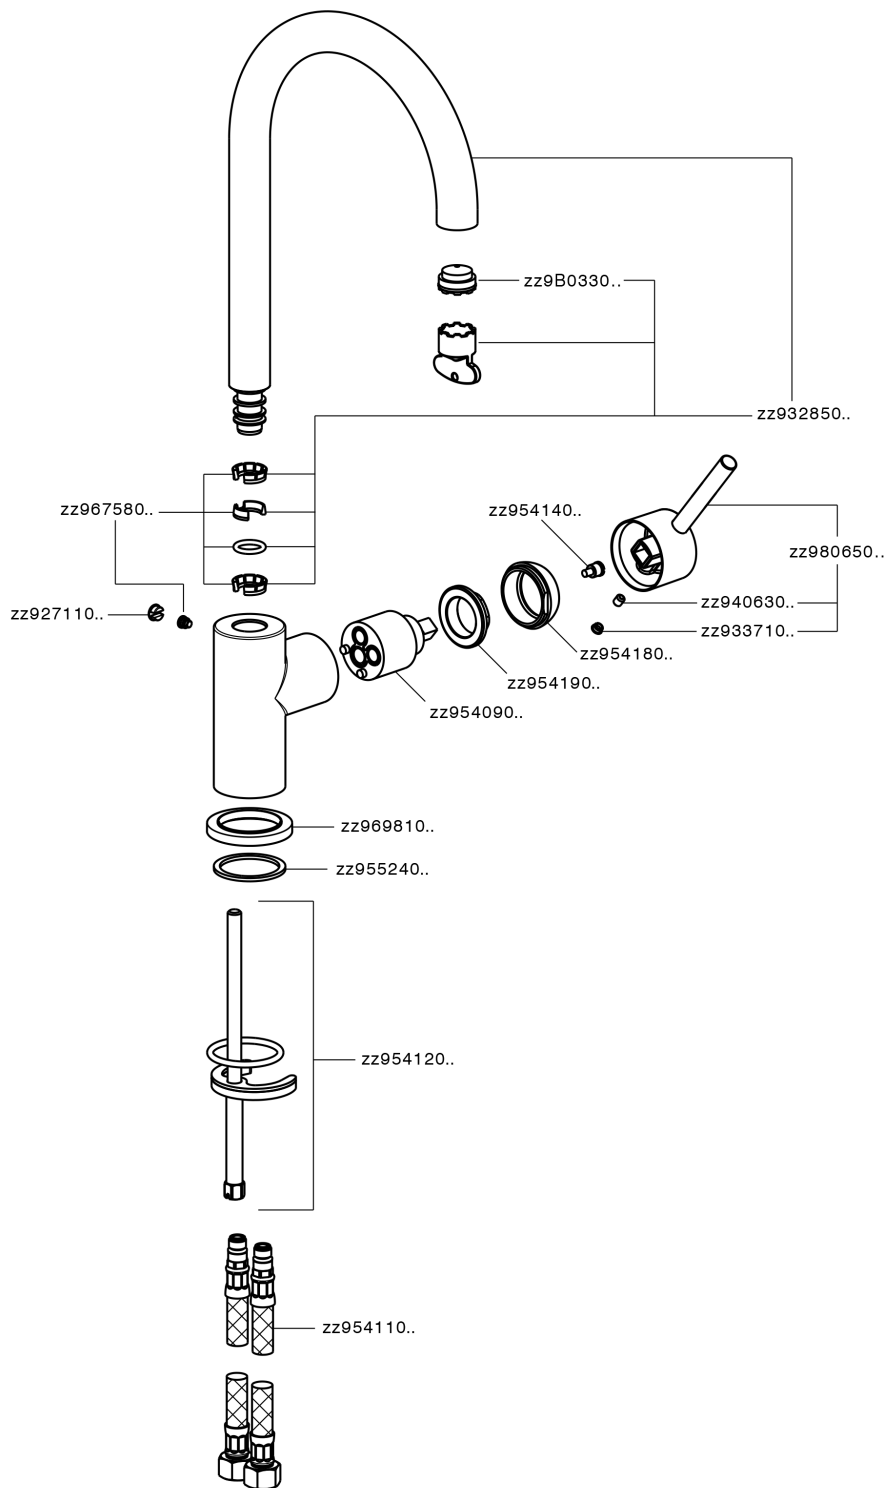

Single lever sink mixer Energysave NUOVA KIRUNA_K2000535

K2000535

<https://en.huberitalia.com/single-lever-sink-mixer-energysave-nuova-kiruna-k2000535>

2026-04-06