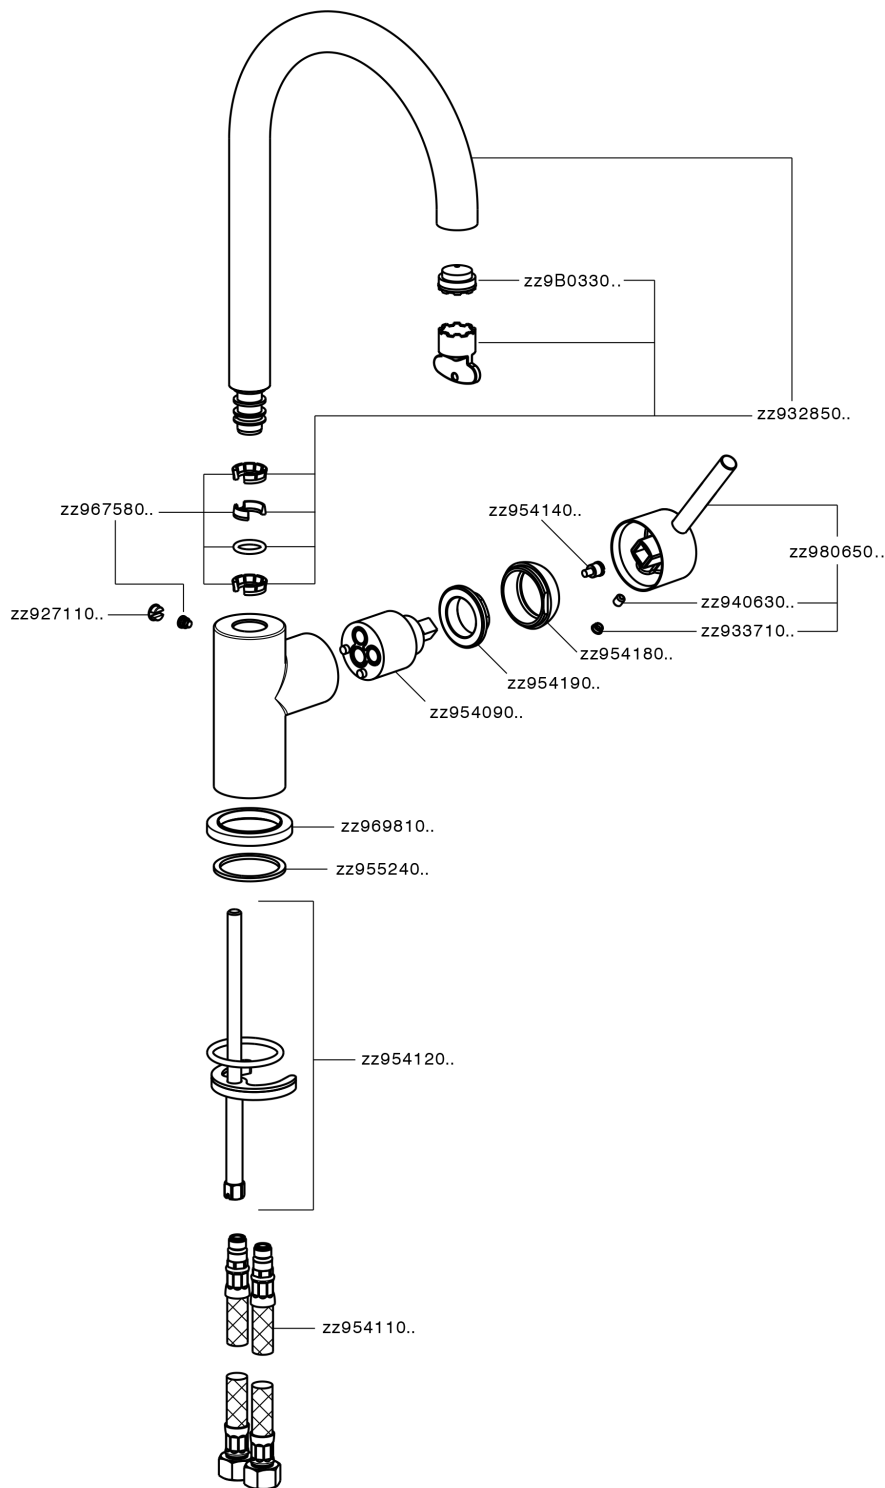

## Single lever sink mixer Energysave NUOVA KIRUNA\_K2000535

K2000535

<https://en.huberitalia.com/single-lever-sink-mixer-energysave-nuova-kiruna-k2000535>

2026-06-14