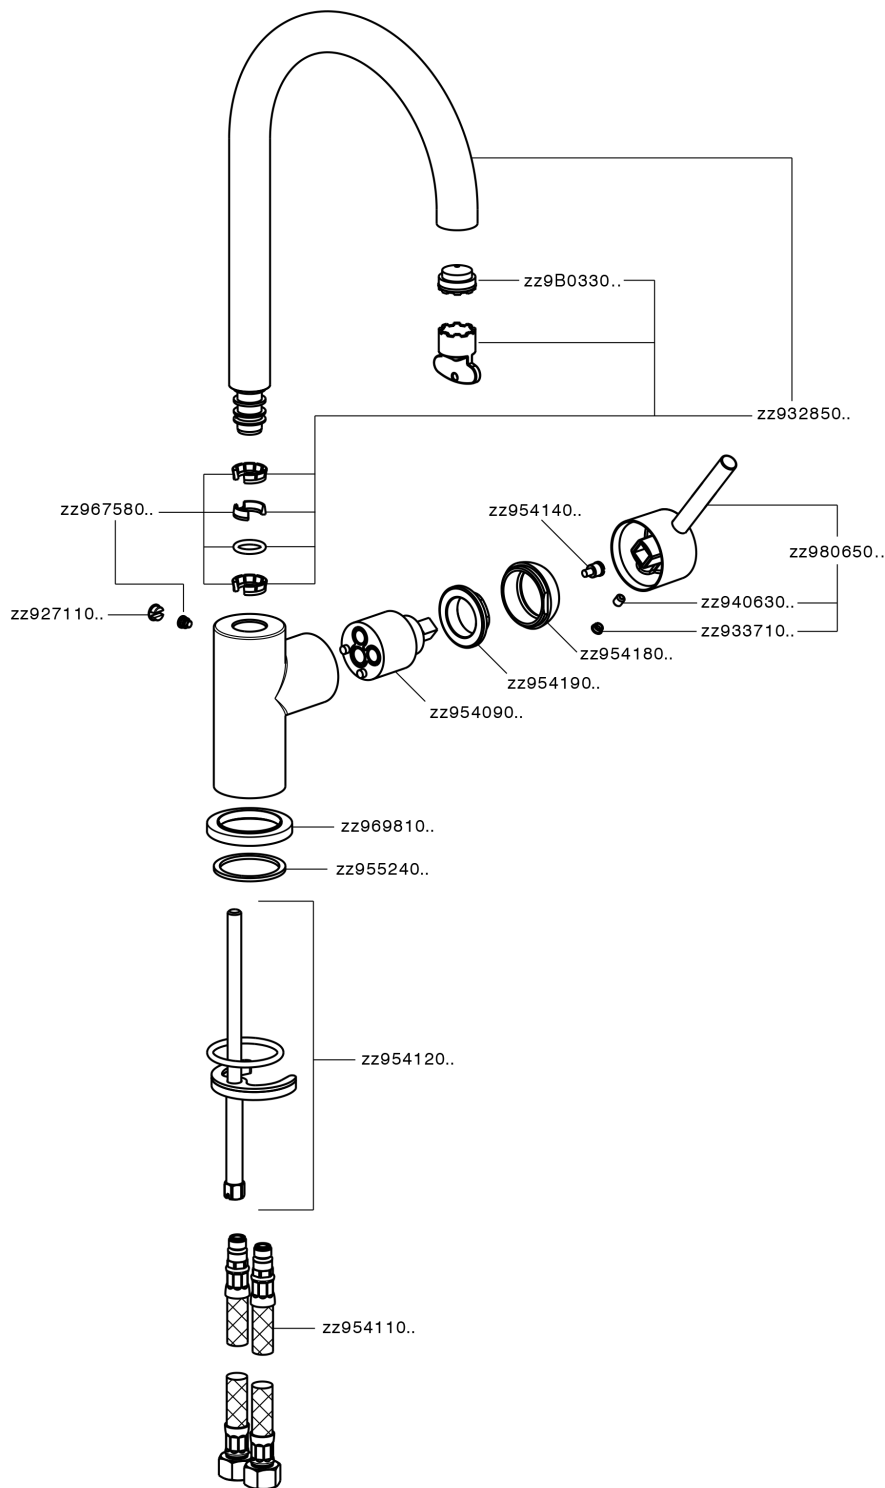

Single lever sink mixer Energysave NUOVA KIRUNA_K2000535

K2000535

<https://en.huberitalia.com/single-lever-sink-mixer-energysave-nuova-kiruna-k2000535>

2026-04-09