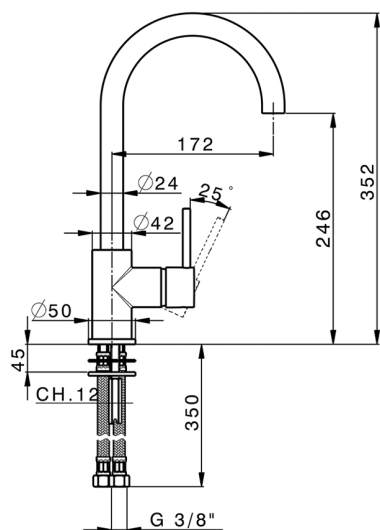

Single lever sink mixer Energysave NUOVA KIRUNA_K2000535

MODEL **K2000535**

Single lever mixer Energysave, swivel spout, G.3/8" stainless steel flexible hoses

AVAILABLE FINISHINGS

-  **21** 21 Chrome
-  **26** 26 Old Copper
-  **2F** 2F Brushed Nickel
-  **2W** 2W Brushed Gold
-  **40** 40 Matt Black
-  **4Q** 4Q Matt White

CHARACTERISTICS

Cartridge Spare Parts **ZZ95409000**

35 mm Cartridge

DeviaStop

The Huber Devia Stop technology allows to adjust the water flow and to direct it to the selected output point (overhead soaker, hand shower, etc).

EnergySave

Thanks to the EnergySave device, only cold water will be drawn if the lever is operated in the central position, so that the water heater will not be engaged and no hot water wasted, leading to considerable savings in energy and costs. The temperature can be adjusted by rotating the lever to the left, until the desired temperature is reached.