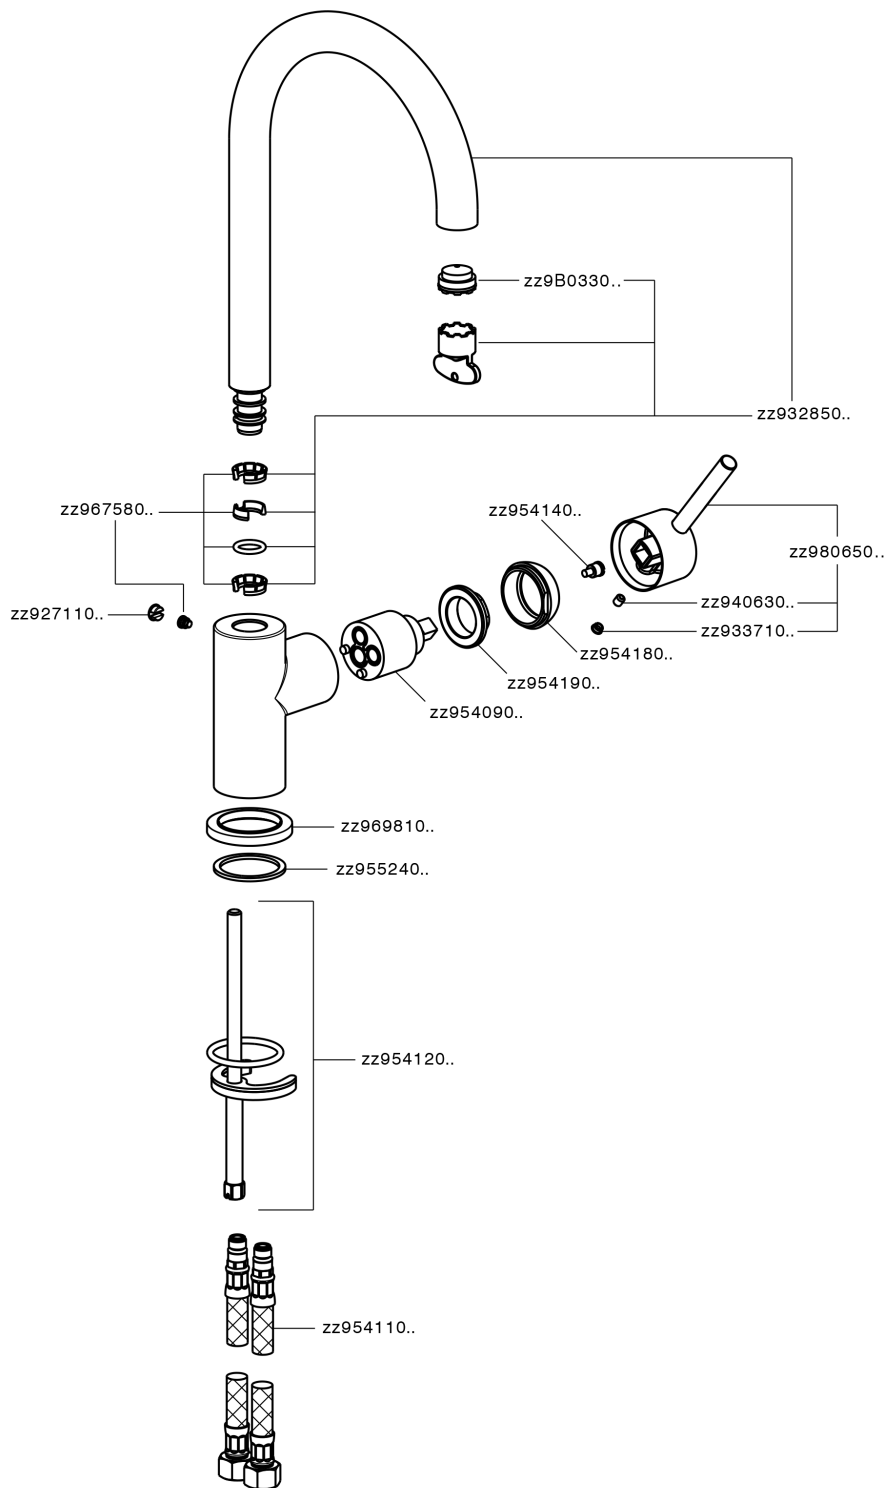

Single lever sink mixer Energysave NUOVA KIRUNA_K2000535

MODEL **K2000535**

Single lever mixer Energysave, swivel spout, G.3/8" stainless steel flexible hoses

AVAILABLE FINISHINGS

-  **21** 21 Chrome
-  **26** 26 Old Copper
-  **2F** 2F Brushed Nickel
-  **2W** 2W Brushed Gold
-  **40** 40 Matt Black
-  **4Q** 4Q Matt White

CHARACTERISTICS

Cartridge Spare Parts **ZZ95409000**

35 mm Cartridge

DeviaStop

The Huber Devia Stop technology allows to adjust the water flow and to direct it to the selected output point (overhead soaker, hand shower, etc).

EnergySave

Thanks to the EnergySave device, only cold water will be drawn if the lever is operated in the central position, so that the water heater will not be engaged and no hot water wasted, leading to considerable savings in energy and costs. The temperature can be adjusted by rotating the lever to the left, until the desired temperature is reached.

Single lever sink mixer Energysave NUOVA KIRUNA_K2000535

K2000535

<https://en.huberitalia.com/single-lever-sink-mixer-energysave-nuova-kiruna-k2000535>

2026-04-08