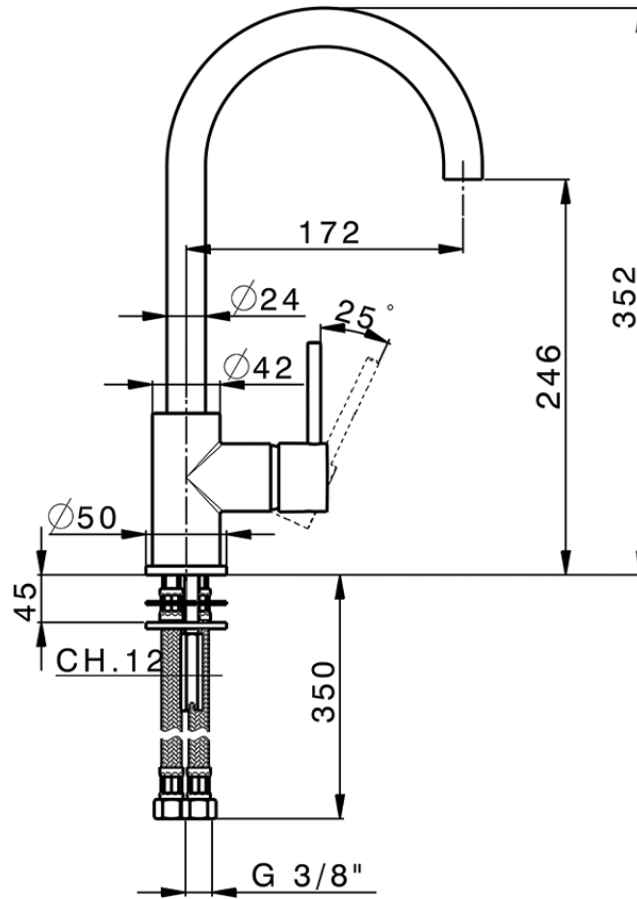

Single lever sink mixer Energysave NUOVA KIRUNA_K2000535

K2000535

<https://en.huberitalia.com/single-lever-sink-mixer-energysave-nuova-kiruna-k2000535>

2026-06-13