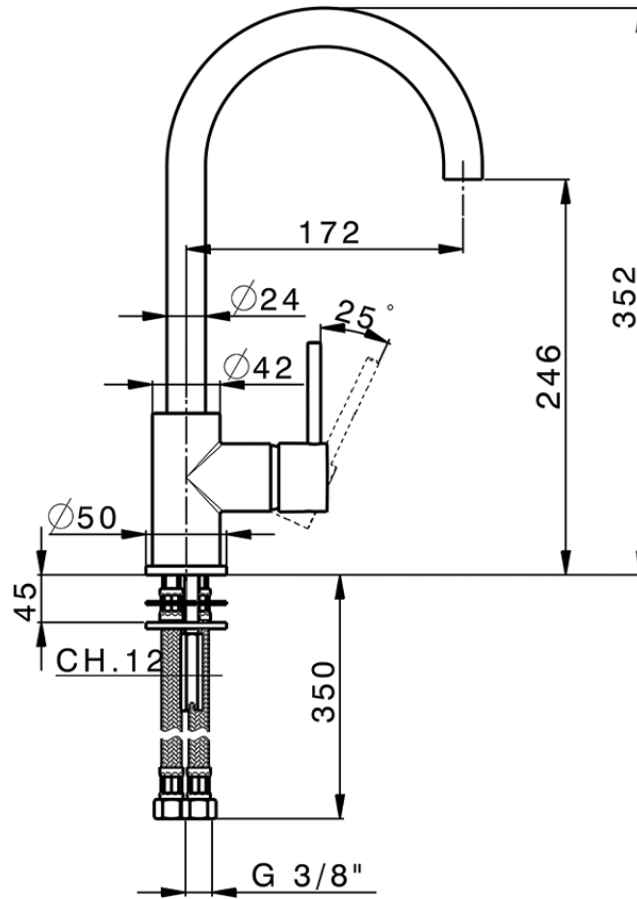

Single lever sink mixer Energysave NUOVA KIRUNA\_K2000535

K2000535

<https://en.huberitalia.com/single-lever-sink-mixer-energysave-nuova-kiruna-k2000535>

2026-04-06