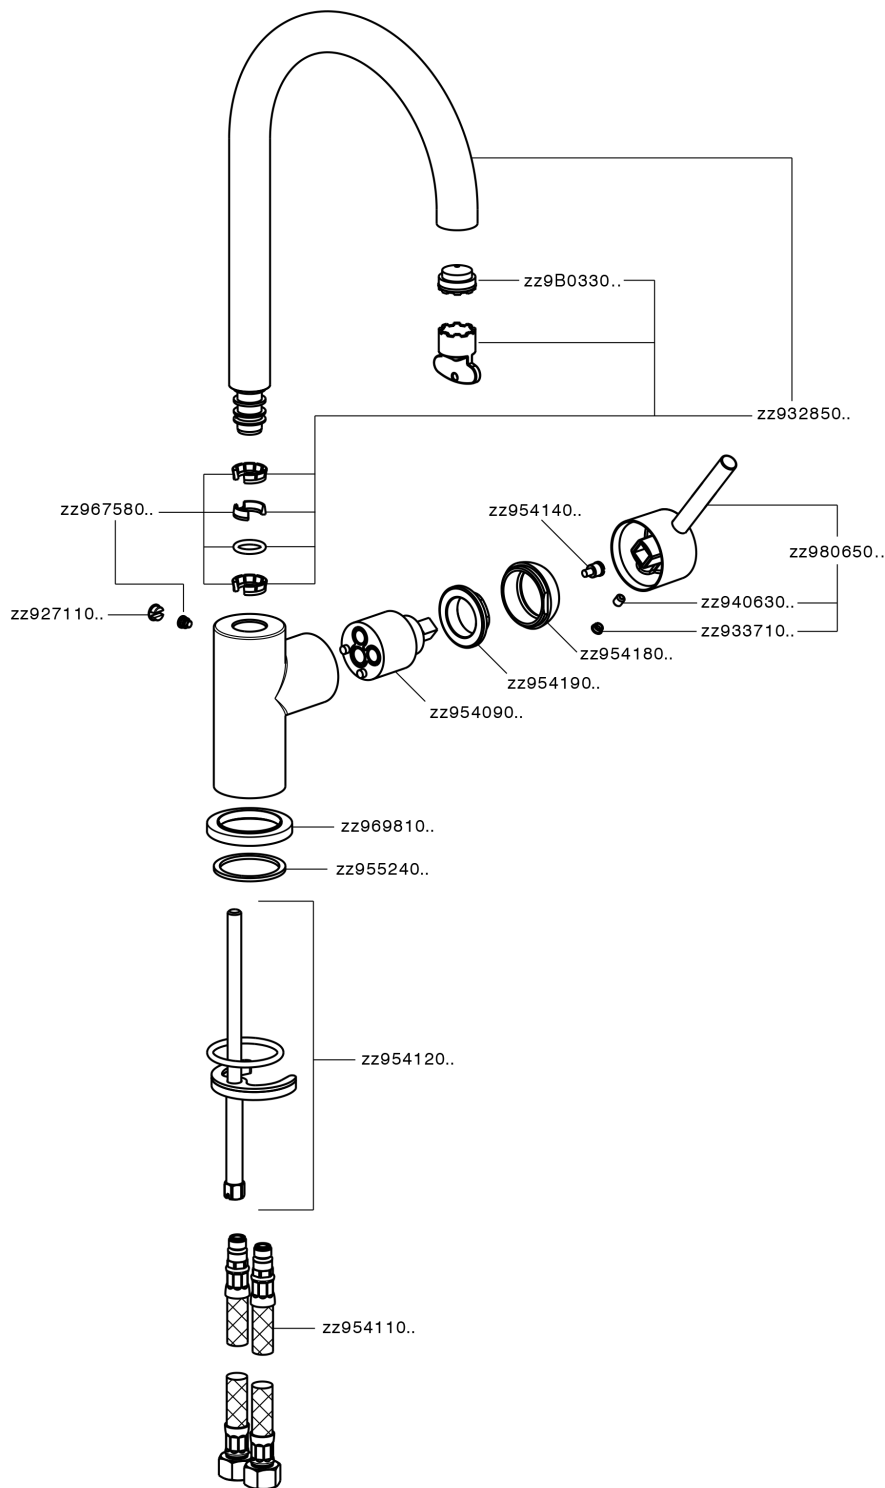

## Single lever sink mixer Energysave NUOVA KIRUNA\_K2000535

K2000535

<https://en.huberitalia.com/single-lever-sink-mixer-energysave-nuova-kiruna-k2000535>

2026-04-09