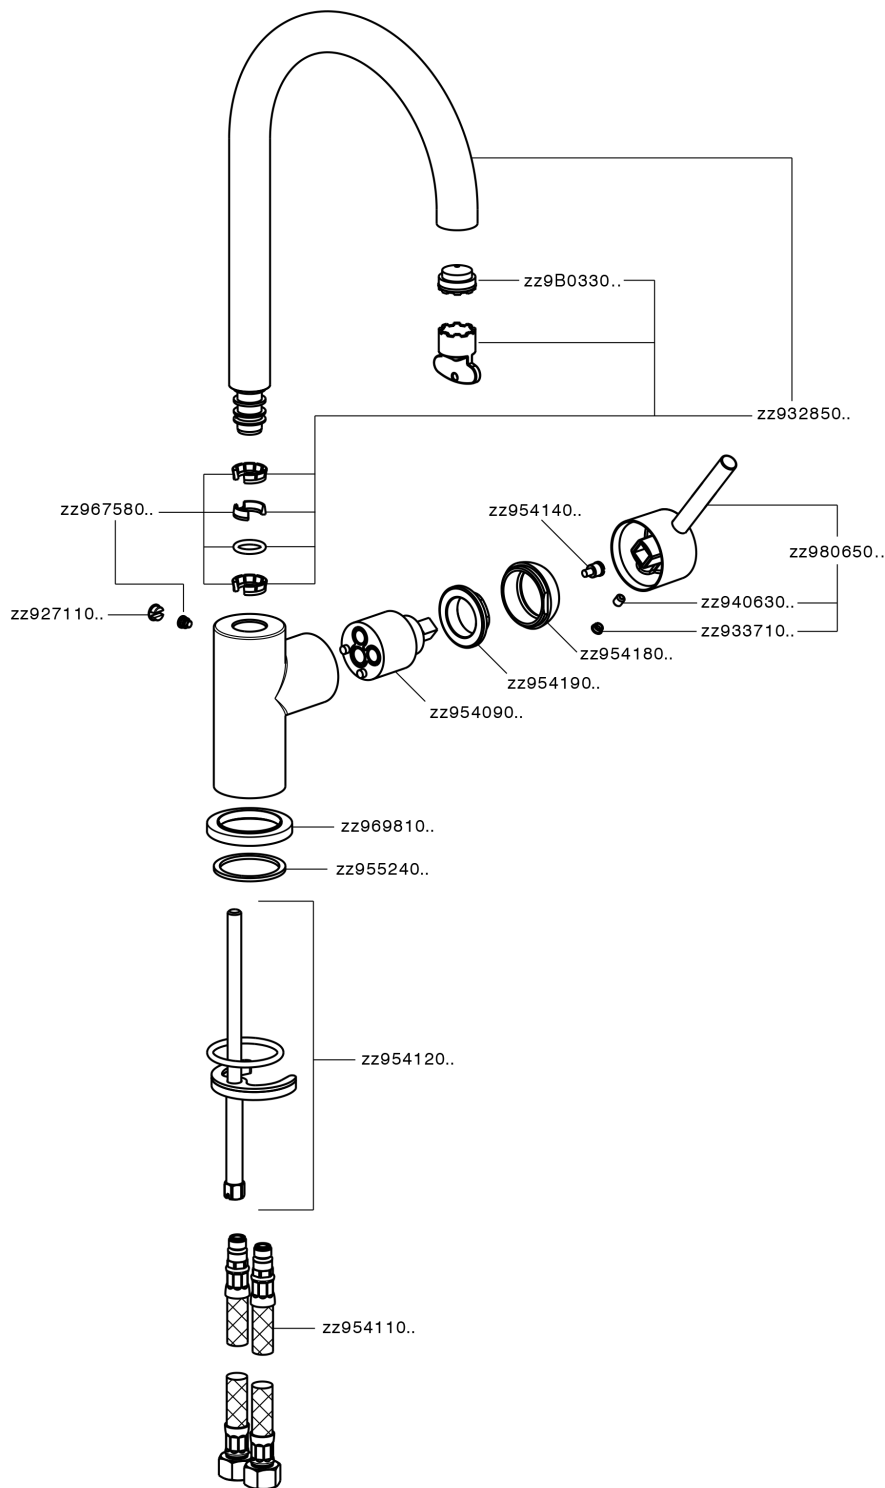

## Single lever sink mixer Energysave NUOVA KIRUNA\_K2000535

K2000535

<https://en.huberitalia.com/single-lever-sink-mixer-energysave-nuova-kiruna-k2000535>

2026-06-13