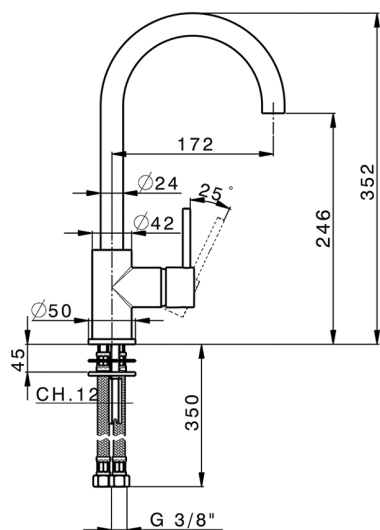

## Single lever sink mixer Energysave NUOVA KIRUNA\_K2000535

MODEL **K2000535**

Single lever mixer Energysave, swivel spout, G.3/8" stainless steel flexible hoses

### CHARACTERISTICS

Cartridge Spare Parts **ZZ95409000**

**35 mm Cartridge**