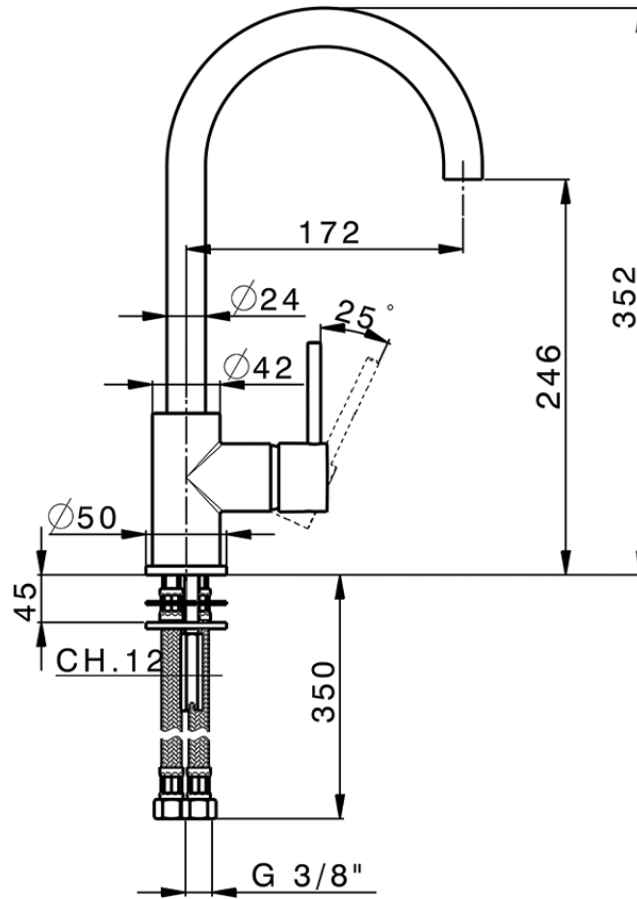

Single lever sink mixer Energysave NUOVA KIRUNA_K2000535

K2000535

<https://en.huberitalia.com/single-lever-sink-mixer-energysave-nuova-kiruna-k2000535>

2026-05-16