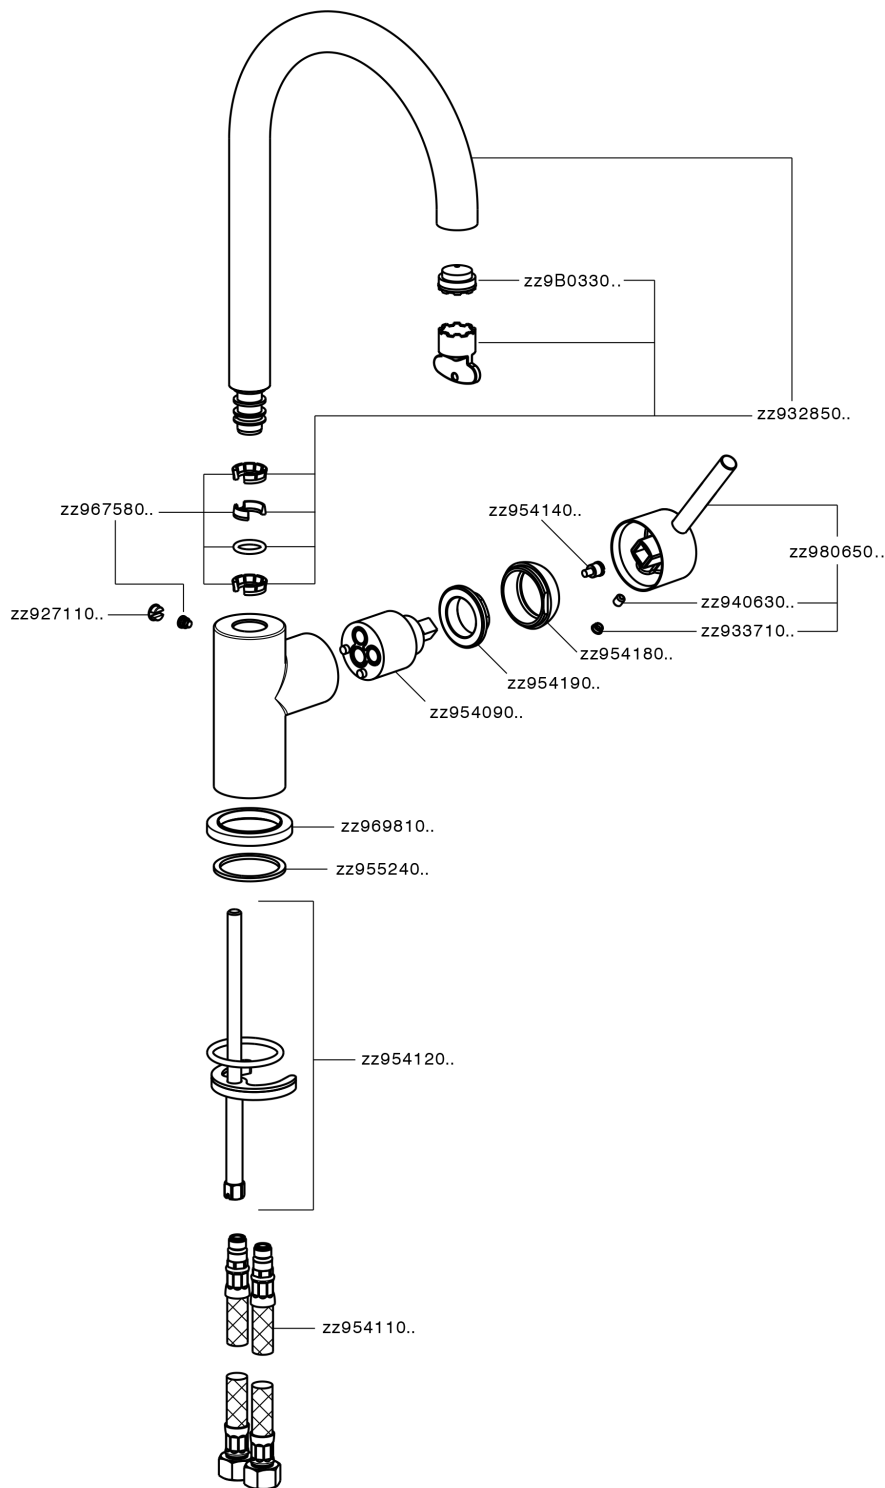

Single lever sink mixer Energysave NUOVA KIRUNA_K2000535

K2000535

<https://en.huberitalia.com/single-lever-sink-mixer-energysave-nuova-kiruna-k2000535>

2026-04-08