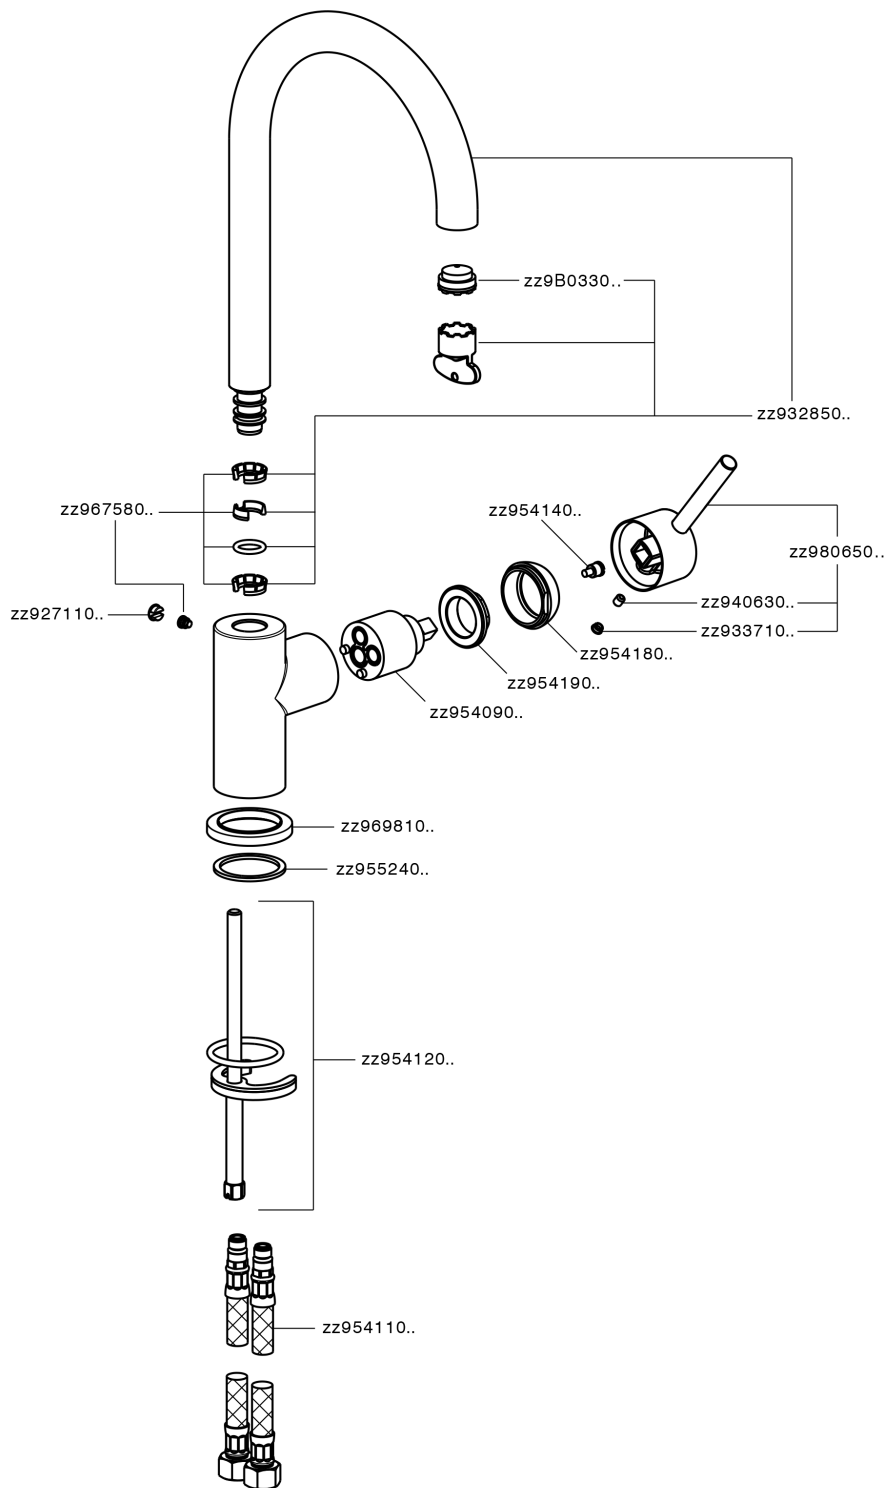

Single lever sink mixer Energysave NUOVA KIRUNA_K2000535

MODEL **K2000535**

Single lever mixer Energysave, swivel spout, G.3/8" stainless steel flexible hoses

AVAILABLE FINISHINGS

-  **21** 21 Chrome
-  **26** 26 Old Copper
-  **2F** 2F Brushed Nickel
-  **2W** 2W Brushed Gold
-  **40** 40 Matt Black
-  **4Q** 4Q Matt White

CHARACTERISTICS

Cartridge Spare Parts **ZZ95409000**

35 mm Cartridge

DeviaStop

The Huber Devia Stop technology allows to adjust the water flow and to direct it to the selected output point (overhead soaker, hand shower, etc).

EnergySave

Thanks to the EnergySave device, only cold water will be drawn if the lever is operated in the central position, so that the water heater will not be engaged and no hot water wasted, leading to considerable savings in energy and costs. The temperature can be adjusted by rotating the lever to the left, until the desired temperature is reached.

Single lever sink mixer Energysave NUOVA KIRUNA_K2000535

K2000535

<https://en.huberitalia.com/single-lever-sink-mixer-energysave-nuova-kiruna-k2000535>

2026-06-13