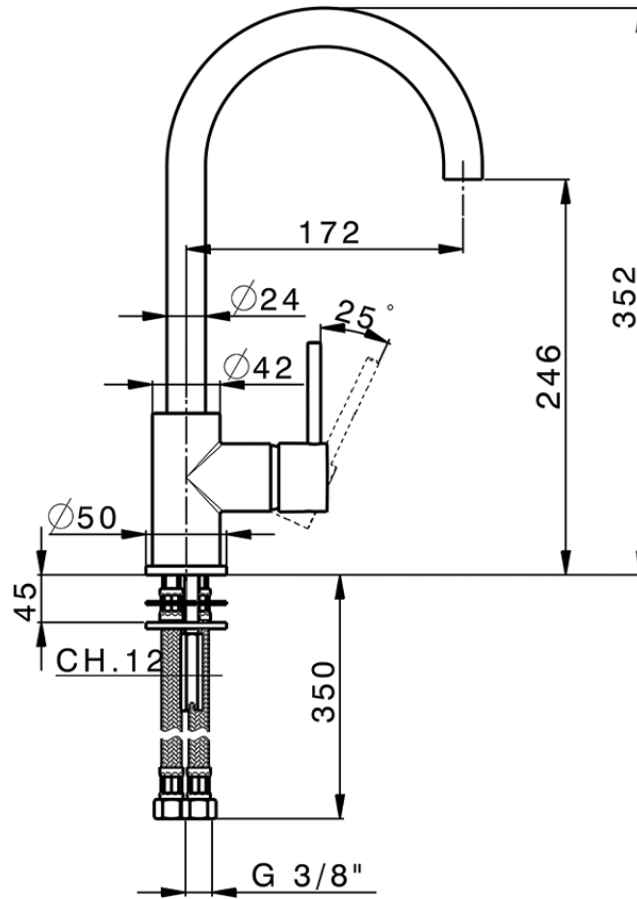

## Single lever sink mixer Energysave NUOVA KIRUNA\_K2000535

K2000535

<https://en.huberitalia.com/single-lever-sink-mixer-energysave-nuova-kiruna-k2000535>

2026-06-10