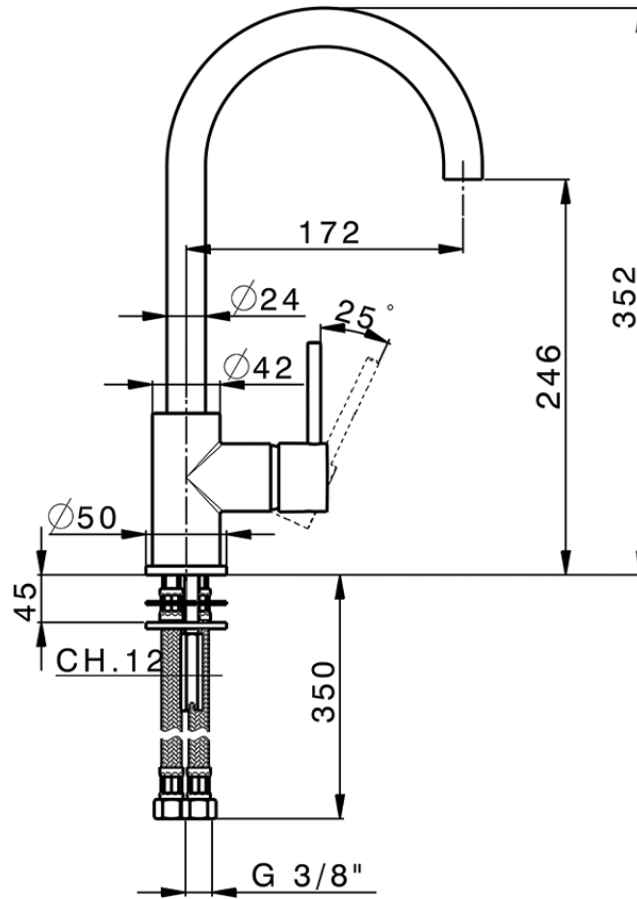

Single lever sink mixer Energysave NUOVA KIRUNA_K2000535

K2000535

<https://en.huberitalia.com/single-lever-sink-mixer-energysave-nuova-kiruna-k2000535>

2026-04-08