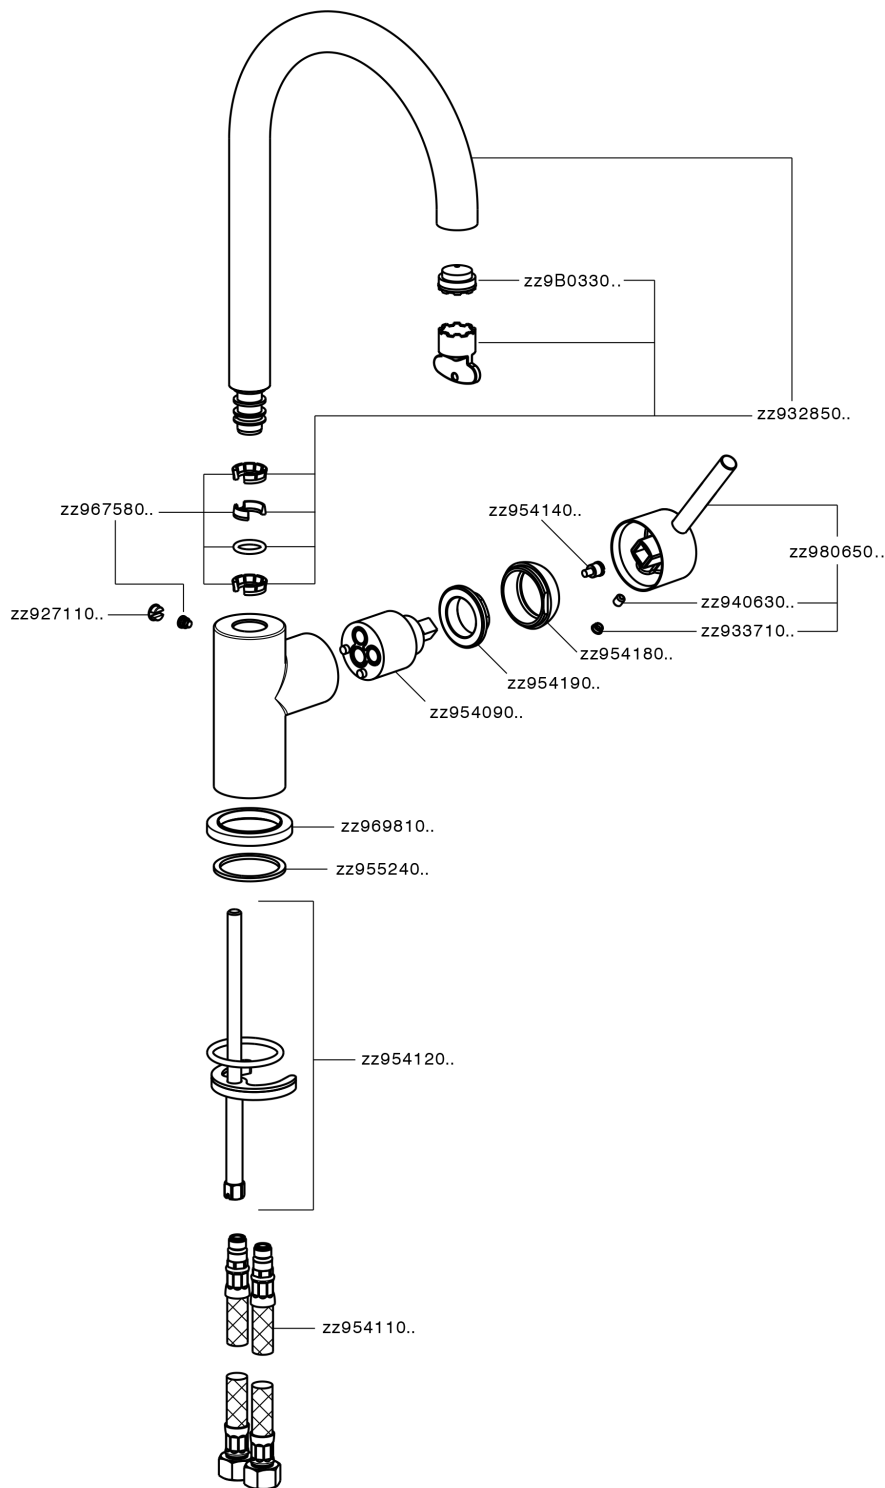

Single lever sink mixer Energysave NUOVA KIRUNA_K2000535

K2000535

<https://en.huberitalia.com/single-lever-sink-mixer-energysave-nuova-kiruna-k2000535>

2026-06-10