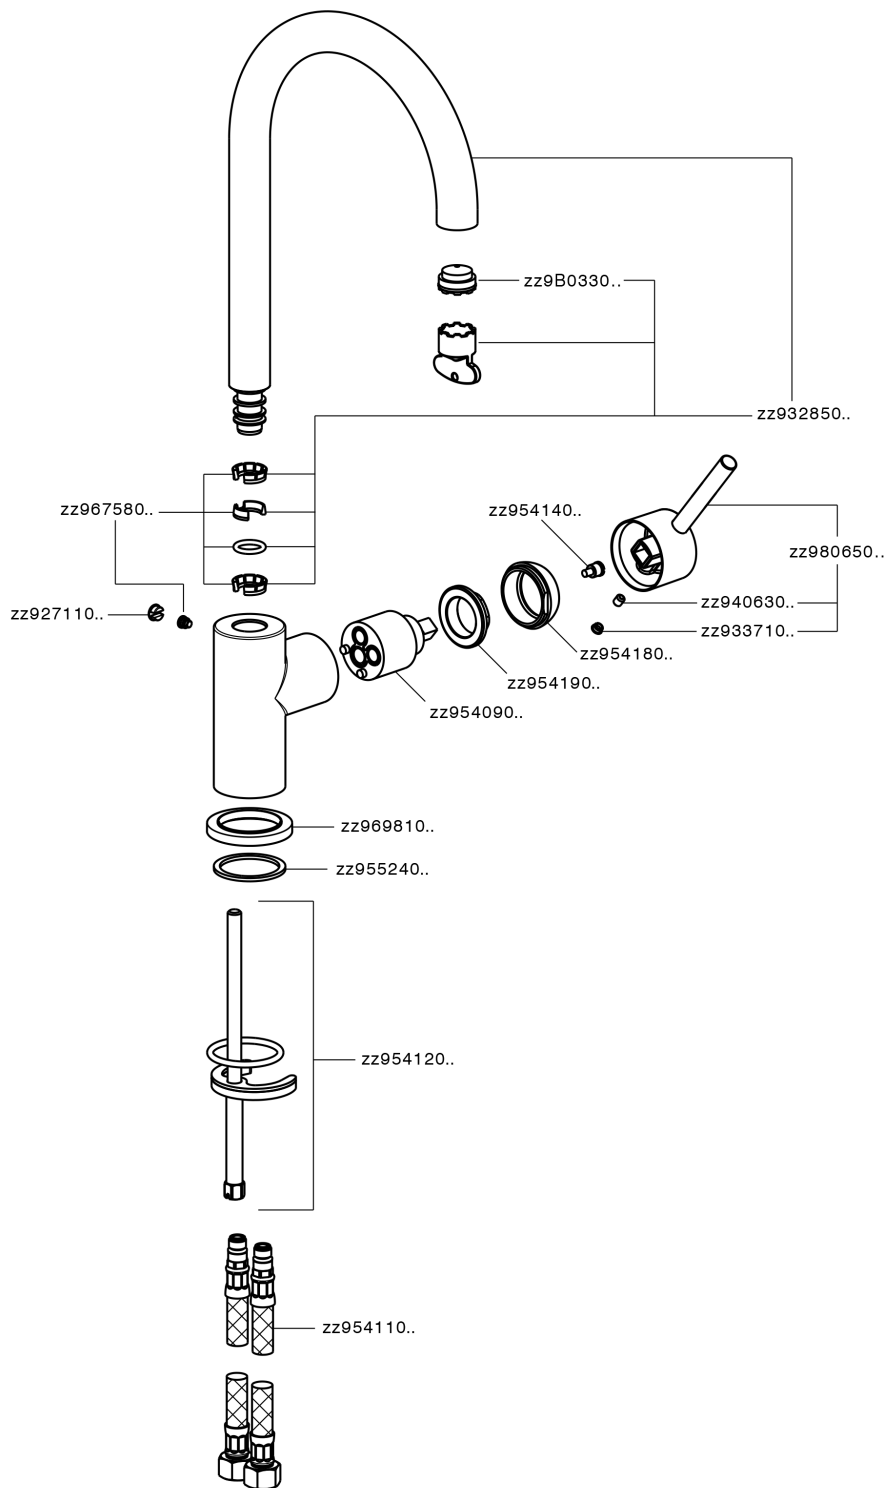

Single lever sink mixer Energysave NUOVA KIRUNA_K2000535

MODEL **K2000535**

Single lever mixer Energysave, swivel spout, G.3/8" stainless steel flexible hoses

AVAILABLE FINISHINGS

-  **21** 21 Chrome
-  **26** 26 Old Copper
-  **2F** 2F Brushed Nickel
-  **2W** 2W Brushed Gold
-  **40** 40 Matt Black
-  **4Q** 4Q Matt White

CHARACTERISTICS

Cartridge Spare Parts **ZZ95409000**

35 mm Cartridge

DeviaStop

The Huber Devia Stop technology allows to adjust the water flow and to direct it to the selected output point (overhead soaker, hand shower, etc).

EnergySave

Thanks to the EnergySave device, only cold water will be drawn if the lever is operated in the central position, so that the water heater will not be engaged and no hot water wasted, leading to considerable savings in energy and costs. The temperature can be adjusted by rotating the lever to the left, until the desired temperature is reached.

Single lever sink mixer Energysave NUOVA KIRUNA_K2000535

K2000535

<https://en.huberitalia.com/single-lever-sink-mixer-energysave-nuova-kiruna-k2000535>

2026-06-10