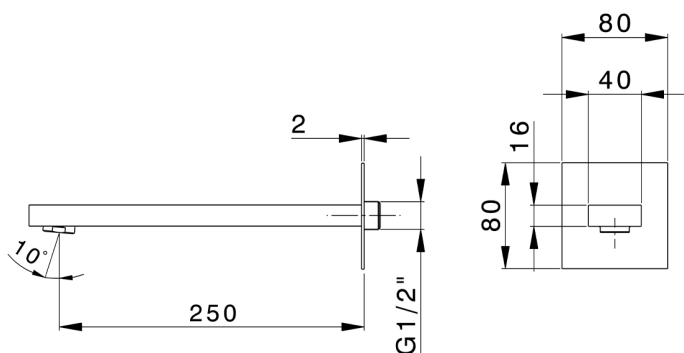

Filler spout NUOVA EGO_NE000241

MODEL **NE000241**

Filler spout, 250 mm length, 1/2" M connection

AVAILABLE FINISHINGS

-  **21** 21 Chrome
-  **2F** 2F Brushed Nickel
-  **40** 40 Matt Black
-  **4Q** 4Q Matt White