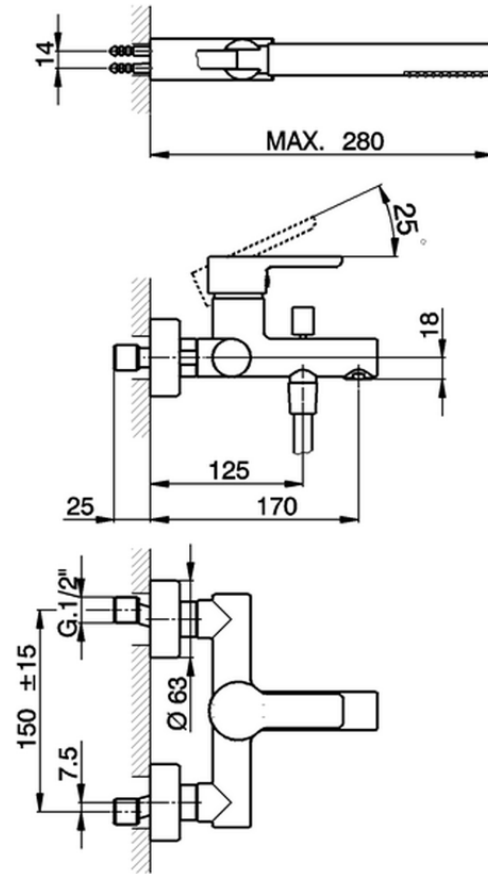

Single lever bath mixer, with shower set SOFT_SF000120

SF000120

<https://en.huberitalia.com/single-lever-bath-mixer-with-shower-set-soft-sf000120>

2026-06-27